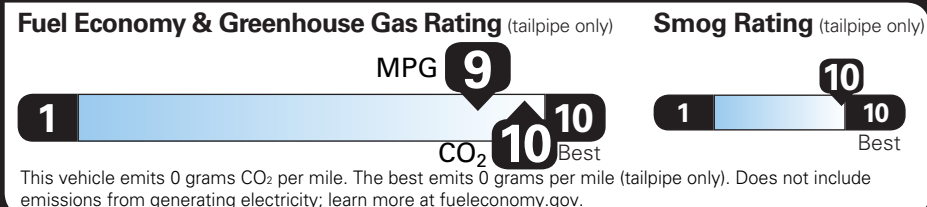

Actual results will vary for many reasons, including driving conditions and how you drive and maintain your vehicle. The average new vehicle gets 28 MPG and costs $9,750 to fuel over 5 years. Cost estimates are based on 15,000 miles per year at $0.15 per kW-hr. MPGe is miles per gasoline gallon equivalent. Vehicle emissions are a significant cause of climate change and smog.

fuel economy.gov

Calculate personalized estimates and compare vehicles

Equipped with the safety and security of OnStar®

Visit onstar.com for details.

onstar.com/privacy

ORDER NO CQNHNV SALES CODE E
SALES MODEL CODE 6MC26
DEALER NO 02023
FINAL ASSEMBLY:
SPRING HILL, TN U.S.A.

VIN 1GYKPTL5RZ101640 REISSUE

DEALER TO WHOM DELIVERED
ATLANTIC CADILLAC
1350 SUNRISE HIGHWAY
BAY SHORE, NY 11706