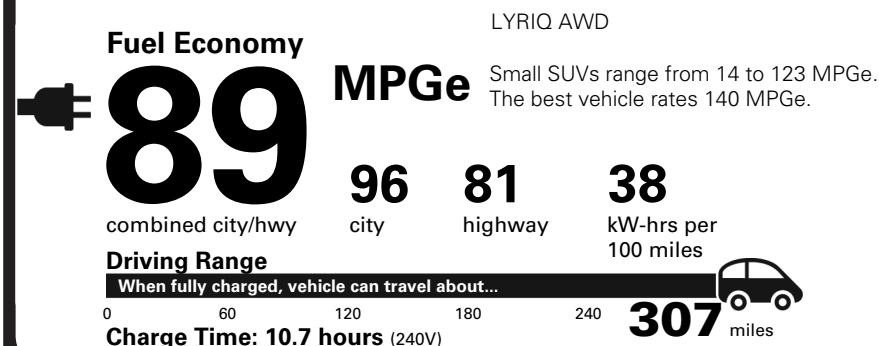

- INTELLIBEAM-AUTO HIGH BEAM
- BLIND ZONE STEERING ASSIST
- SAFETY ALERT SEAT
- HD SURROUND VISION

MANUFACTURER'S SUGGESTED RETAIL PRICE

STANDARD VEHICLE PRICE \$61,795.00

OPTIONS & PRICING

OPTIONS INSTALLED BY THE MANUFACTURER (MAY REPLACE STANDARD EQUIPMENT SHOWN)

EPA DOT Fuel Economy and Environment

Electric Vehicle

You save **\$5,500** in fuel costs over 5 years compared to the average new vehicle.

GOVERNMENT 5-STAR SAFETY RATINGS

This vehicle has not been rated by the government for overall vehicle score, frontal crash, side crash or rollover risk.