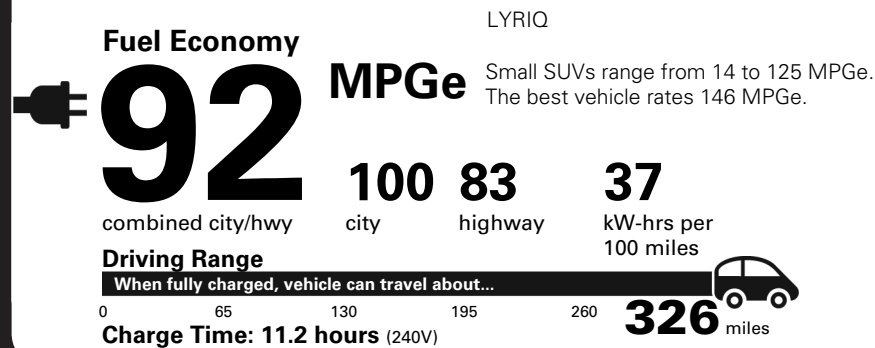

MANUFACTURER'S SUGGESTED RETAIL PRICE

STANDARD VEHICLE PRICE \$63,200.00

OPTIONS & PRICING

OPTIONS INSTALLED BY THE MANUFACTURER (MAY REPLACE STANDARD EQUIPMENT SHOWN)

- SUNROOF, POWER, DUAL PANEL 1,600.00
- PANORAMIC, SLIDING, WITH POWER SUNSHADE
- STELLAR BLACK METALLIC 625.00
- FLOOR LINER PACKAGE: (DEALER INSTALLED) 425.00
- INTEGRATED CARGO LINER
- CONTOURED FLOOR LINERS

Visit us at www.cadillac.com

CARGO NET (DEALER INSTALLED)	85.00
TOTAL OPTIONS	\$2,735.00
TOTAL VEHICLE & OPTIONS	\$65,935.00
DESTINATION CHARGE	1,495.00

TOTAL VEHICLE PRICE* \$67,430.00

EPA DOT Fuel Economy and Environment

Electric Vehicle

You save \$3,750
in fuel costs over 5 years compared to the average new vehicle.

BOOK

Annual fuel COST \$950

Actual results will vary for many reasons, including driving conditions and how you drive and maintain your vehicle. The average new vehicle gets 29 MPG and costs \$8,500 to fuel over 5 years. Cost estimates are based on 15,000 miles per year at \$0.17 per kW-hr. MPGe is miles per gasoline gallon equivalent. Vehicle emissions are a significant cause of climate change and smog.