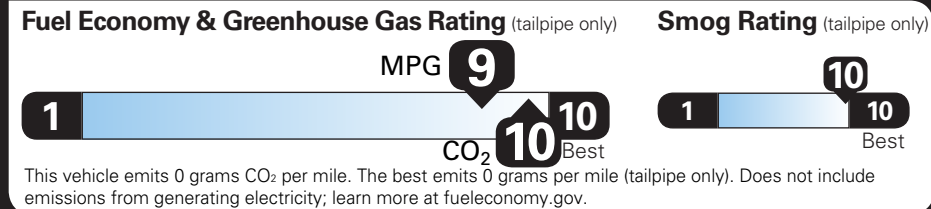

Actual results will vary for many reasons, including driving conditions and how you drive and maintain your vehicle. The average new vehicle gets 29 MPG and costs $8,500 to fuel over 5 years. Cost estimates are based on 15,000 miles per year at $0.17 per kW-hr. MPGe is miles per gasoline gallon equivalent. Vehicle emissions are a significant cause of climate change and smog.

fuel economy.gov

Calculate personalized estimates and compare vehicles

GOVERNMENT 5-STAR SAFETY RATINGS

This vehicle has not been rated by the government for overall vehicle score, frontal crash, side crash or rollover risk.

Source: National Highway Traffic Safety Administration (NHTSA)
www.safercar.gov or 1-888-327-4236

Better drives start with OnStar®
Activate today

Learn more at onstar.com, or scan the QR code
onstar.com/privacy

PARTS CONTENT INFORMATION

FOR VEHICLES IN THIS CARLINE:
U.S./CANADIAN PARTS CONTENT: 43%
MAJOR SOURCES OF FOREIGN PARTS CONTENT: CHINA 18%
KOREA 17%

NOTE: PARTS CONTENT DOES NOT INCLUDE FINAL ASSEMBLY, DISTRIBUTION, OR OTHER NON-PARTS COSTS.

FOR THIS VEHICLE:
FINAL ASSEMBLY POINT: SPRING HILL, TN U.S.A.
COUNTRY OF ORIGIN: ENGINE (MOTOR): KOREA
TRANSMISSION (ELECTRIC DRIVE UNIT): CHINA

This label has been applied pursuant to Federal law - Do not remove prior to delivery to the ultimate purchaser. *Includes Manufacturer's Recommended Pre-Delivery Service. Does not include dealer installed options and accessories not listed above, local taxes or license fees.

© 2009 General Motors LLC
GMLBL_PROD_0043 - 10/23/2023

ORDER NO FPCSBZ SALES CODE E
SALES MODEL CODE 6MB26
DEALER NO 39025
FINAL ASSEMBLY: SPRING HILL, TN U.S.A.

VIN 1GYKPRRK2TZ302736 REISSUE

DEALER TO WHOM DELIVERED
LONE STAR CADILLAC
11675 LBJ FREEWAY
GARLAND, TX 75041-3803