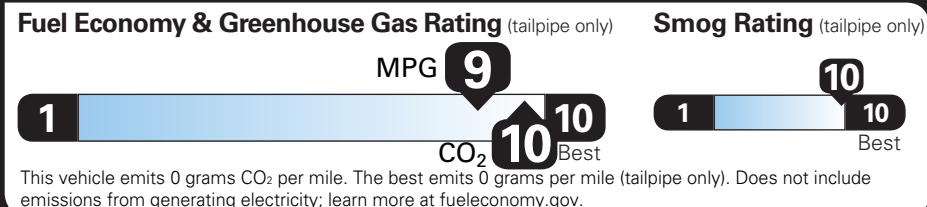

Actual results will vary for many reasons, including driving conditions and how you drive and maintain your vehicle. The average new vehicle gets 28 MPG and costs $9,750 to fuel over 5 years. Cost estimates are based on 15,000 miles per year at $0.15 per kW-hr. MPGe is miles per gasoline gallon equivalent. Vehicle emissions are a significant cause of climate change and smog.

fuel economy.gov

Calculate personalized estimates and compare vehicles

GOVERNMENT 5-STAR SAFETY RATINGS

This vehicle has not been rated by the government for overall vehicle score, frontal crash, side crash or rollover risk.

Source: National Highway Traffic Safety Administration (NHTSA) www.safercar.gov or 1-888-327-4236

Equipped with the safety and security of OnStar®

Visit onstar.com for details.

onstar.com/privacy

PARTS CONTENT INFORMATION

FOR VEHICLES IN THIS CARLINE:
U.S./CANADIAN PARTS CONTENT: 62%
MAJOR SOURCES OF FOREIGN PARTS CONTENT: CHINA 18%

NOTE: PARTS CONTENT DOES NOT INCLUDE FINAL ASSEMBLY, DISTRIBUTION, OR OTHER NON-PARTS COSTS.

FOR THIS VEHICLE:
FINAL ASSEMBLY POINT: SPRING HILL, TN U.S.A.
COUNTRY OF ORIGIN: ENGINE (MOTOR): CHINA TRANSMISSION (ELECTRIC DRIVE UNIT): CHINA

This label has been applied pursuant to Federal law - Do not remove prior to delivery to the ultimate purchaser. *Includes Manufacturer's Recommended Pre-Delivery Service. Does not include dealer installed options and accessories not listed above, local taxes or license fees.

© 2009 General Motors LLC GMLBL_PROD_0043 - 10/23/2023

ORDER NO DDKG0F SALES CODE E
SALES MODEL CODE 6MB26
DEALER NO 25783
FINAL ASSEMBLY:
SPRING HILL, TN U.S.A.

VIN 1GYKPPRK9RZ120240 REISSUE

DEALER TO WHOM DELIVERED
COASTAL CADILLAC
PO BOX 9
PAWLEYS ISLAND, SC 29585-0009