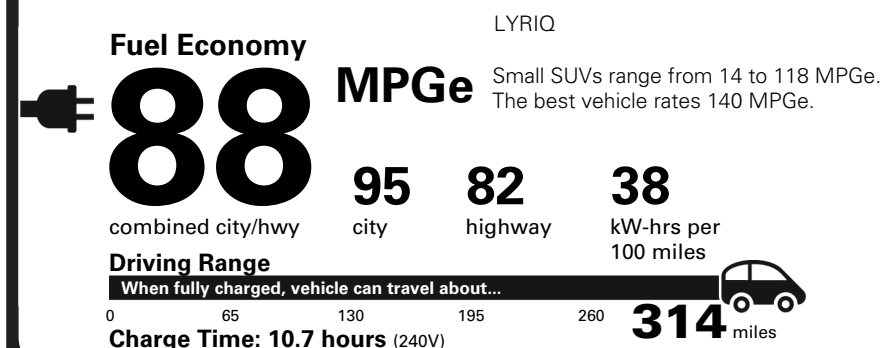

- INTELLIBEAM-AUTO HIGH BEAM
- BLIND ZONE STEERING ASSIST
- SAFETY ALERT SEAT
- HD SURROUND VISION

MANUFACTURER'S SUGGESTED RETAIL PRICE

STANDARD VEHICLE PRICE \$61,295.00

OPTIONS & PRICING

OPTIONS INSTALLED BY THE MANUFACTURER (MAY REPLACE STANDARD EQUIPMENT SHOWN)

EMERALD LAKE METALLIC	625.00
BATTERY PACK ORIGIN US	INC.

TOTAL OPTIONS	\$625.00
TOTAL VEHICLE & OPTIONS	\$61,920.00
DESTINATION CHARGE	1,395.00

TOTAL VEHICLE PRICE* \$63,315.00

EPA DOT Fuel Economy and Environment

Electric Vehicle

You save **\$5,500** in fuel costs over 5 years compared to the average new vehicle.

E D A

Annual fuel COST **\$850**

Actual results will vary for many reasons, including driving conditions and how you drive and maintain your vehicle. The average new vehicle gets 28 MPG and costs \$9,750 to fuel over 5 years. Cost estimates are based on 15,000 miles per year at \$0.15 per kW-hr. MPGe is miles per gasoline gallon equivalent. Vehicle emissions are a significant cause of climate change and smog.