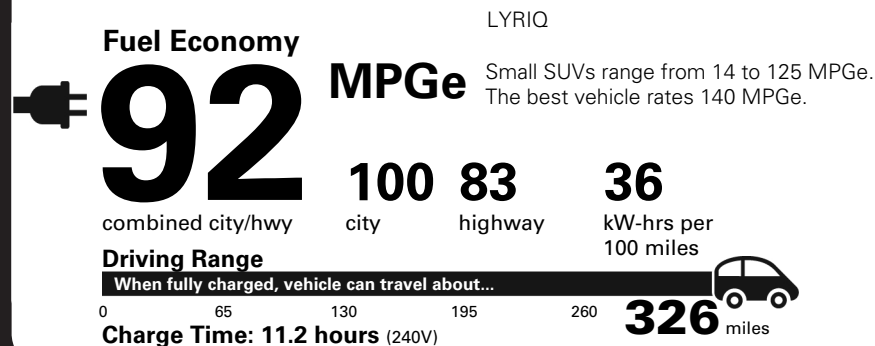

MANUFACTURER'S SUGGESTED RETAIL PRICE

STANDARD VEHICLE PRICE \$58,595.00

OPTIONS & PRICING

OPTIONS INSTALLED BY THE MANUFACTURER (MAY REPLACE STANDARD EQUIPMENT SHOWN)

STELLAR BLACK METALLIC	625.00
TOTAL OPTIONS	\$625.00
TOTAL VEHICLE & OPTIONS	\$59,220.00

Visit us at www.cadillac.com

DESTINATION CHARGE 1,495.00

TOTAL VEHICLE PRICE* \$60,715.00

EPA DOT Fuel Economy and Environment

Electric Vehicle

You save **\$5,250** in fuel costs over 5 years compared to the average new vehicle.