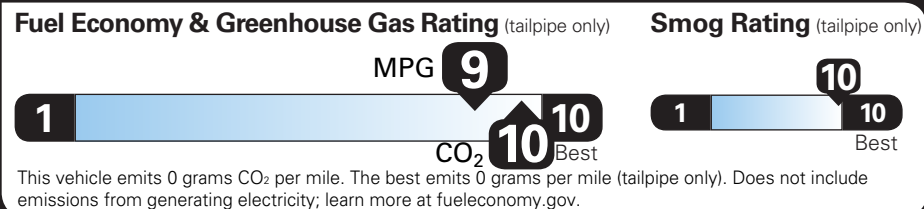

Actual results will vary for many reasons, including driving conditions and how you drive and maintain your vehicle. The average new vehicle gets 28 MPG and costs $9,500 to fuel over 5 years. Cost estimates are based on 15,000 miles per year at $0.16 per kW-hr. MPGe is miles per gasoline gallon equivalent. Vehicle emissions are a significant cause of climate change and smog.

fuel economy.gov

Calculate personalized estimates and compare vehicles

GOVERNMENT 5-STAR SAFETY RATINGS

Overall Vehicle Score ★★★★★

Based on the combined ratings of frontal, side and rollover. Should ONLY be compared to other vehicles of similar size and weight.

Frontal Crash ★★★★★
Driver Passenger

Based on the risk of injury in a frontal impact. Should ONLY be compared to other vehicles of similar size and weight.

Side Crash ★★★★★
Front seat Rear seat

Based on the risk of injury in a side impact.

Rollover ★★★★★

Based on the risk of rollover in a single-vehicle crash.

Star ratings range from 1 to 5 stars (★★★★★) with 5 being the highest. Source: National Highway Traffic Safety Administration (NHTSA) www.safercar.gov or 1-888-327-4236

PARTS CONTENT INFORMATION

This label has been applied pursuant to Federal law - Do not remove prior to delivery to the ultimate purchaser. *Includes Manufacturer's Recommended Pre-Delivery Service. Does not include dealer installed options and accessories not listed above, local taxes or license fees.

FOR VEHICLES IN THIS CARLINE:
U.S./CANADIAN PARTS CONTENT: 48%
MAJOR SOURCES OF FOREIGN PARTS CONTENT: MEXICO 20%

NOTE: PARTS CONTENT DOES NOT INCLUDE FINAL ASSEMBLY, DISTRIBUTION, OR OTHER NON-PARTS COSTS.

FOR THIS VEHICLE:
FINAL ASSEMBLY POINT: SPRING HILL, TN U.S.A.
COUNTRY OF ORIGIN: ENGINE (MOTOR): KOREA TRANSMISSION (ELECTRIC DRIVE UNIT): CHINA

© 2009 General Motors LLC GMLBL_PROD_0043 - 10/23/2023

ORDER NO FJSVDB SALES CODE E
SALES MODEL CODE 6MB26
DEALER NO 25574
FINAL ASSEMBLY: SPRING HILL, TN U.S.A.

VIN 1GYKPNRK0S2318957 REISSUE

DEALER TO WHOM DELIVERED
CADILLAC OF MEMPHIS
PO BOX 171286
MEMPHIS, TN 38187-1286

Equipped with the safety and security of OnStar®

Visit onstar.com for details.

onstar.com/privacy