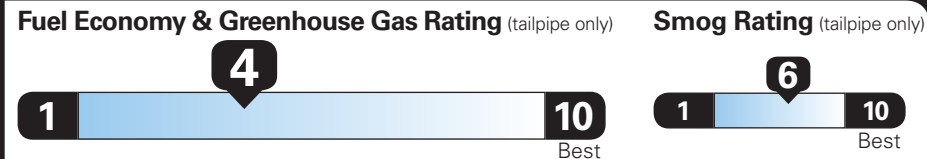

EPA DOT Fuel Economy and Environment

Gasoline Vehicle

Fuel Economy **21** MPG
combined city/hwy
4.8 gallons per 100 miles

18 city
25 highway

XT6 AWD
Small SUVs range from 14 to 123 MPG. The best vehicle rates 140 MPGe.

You spend **$3,000** more in fuel costs over 5 years compared to the average new vehicle.

Annual fuel cost **$2,550**