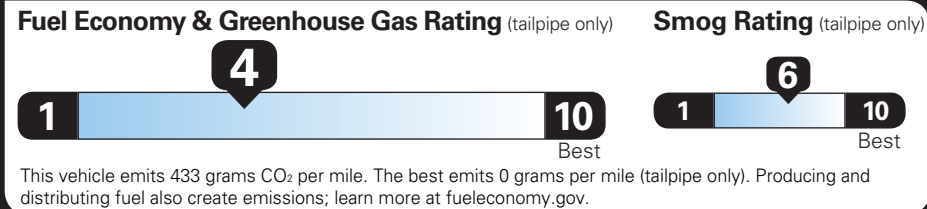

TOTAL VEHICLE PRICE* \$60,740.00

EPA DOT Fuel Economy and Environment

Gasoline Vehicle

You spend
\$3,000
more in fuel costs
over 5 years
compared to the
average new vehicle.

Annual fuel cost
\$2,550

Actual results will vary for many reasons, including driving conditions and how you drive and maintain your vehicle. The average new vehicle gets 28 MPG and costs \$9,750 to fuel over 5 years. Cost estimates are based on 15,000 miles per year at \$3.60 per gallon. MPGe is miles per gasoline gallon equivalent. Vehicle emissions are a significant cause of climate change and smog.

fuelconomy.gov
Calculate personalized estimates and compare vehicles

GOVERNMENT 5-STAR SAFETY RATINGS

Overall Vehicle Score ★★★★★

Based on the combined ratings of frontal, side and rollover.
Should ONLY be compared to other vehicles of similar size and weight.