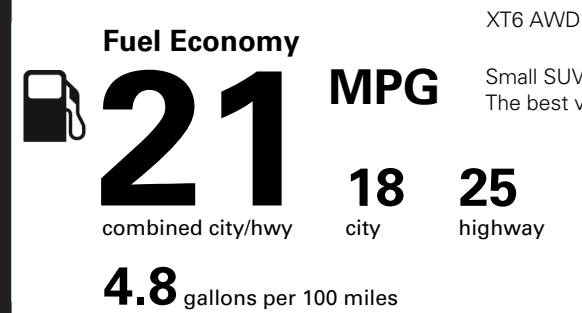

Visit us at www.cadillac.com

- GAUGE CLUSTER, 8" COLOR
INCL. DRIVER PERSONALIZATION
- HEAD-UP DISPLAY
- REAR PEDESTRIAN ALERT
- SURROUND VISION RECORDER
- REAR CAMERA MIRROR W/ WASHER

TOTAL OPTIONS	\$2,350.00
TOTAL VEHICLE & OPTIONS	\$59,345.00
DESTINATION CHARGE	1,395.00

TOTAL VEHICLE PRICE* \$60,740.00

EPA DOT Fuel Economy and Environment

Gasoline Vehicle

You spend
\$3,000
more in fuel costs
over 5 years
compared to the
average new vehicle.

Annual fuel cost
\$2,550

Actual results will vary for many reasons, including driving conditions and how you drive and maintain your vehicle. The average new vehicle gets 28 MPG and costs \$9,750 to fuel over 5 years. Cost estimates are based on 15,000 miles per year at \$3.60 per gallon. MPGe is miles per gasoline gallon equivalent. Vehicle emissions are a significant cause of climate change and smog.