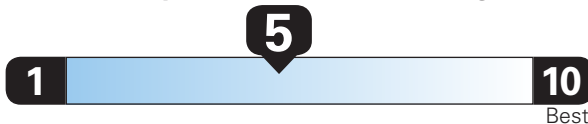

XT6 AWD

Small SUVs range from 14 to 118 MPG. The best vehicle rates 140 MPGe.

You spend \$4,250

more in fuel costs over 5 years compared to the average new vehicle.

GCE

Annual fuel cost \$2,800

Fuel Economy & Greenhouse Gas Rating (tailpipe only)