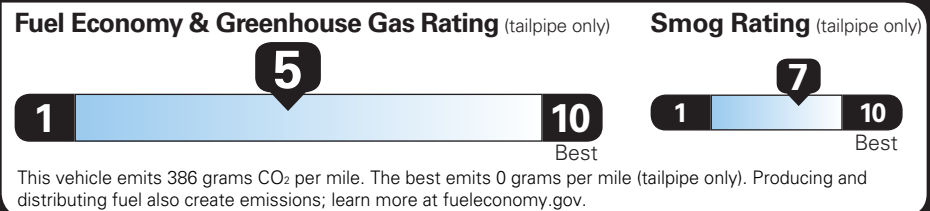

EPA DOT Fuel Economy and Environment

Gasoline Vehicle

Fuel Economy

23 MPG combined city/hwy
21 city
27 highway

4.3 gallons per 100 miles

Small SUVs range from 14 to 129 MPG. The best vehicle rates 132 MPGe.

You spend $4,000 more in fuel costs over 5 years compared to the average new vehicle.

G B T

Annual fuel cost $2,400