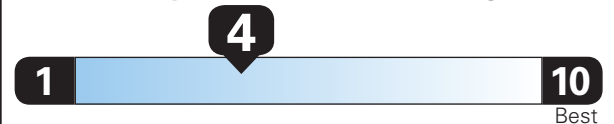

Fuel Economy

XT5 AWD

21 MPG
combined city/hwy

18 MPG
city

26 MPG
highway

4.8 gallons per 100 miles

Small SUVs range from 14 to 125 MPG. The best vehicle rates 146 MPGe.

You spend $3,250 more in fuel costs over 5 years compared to the average new vehicle.

GEH

Annual fuel cost $2,350

Fuel Economy & Greenhouse Gas Rating (tailpipe only)

This vehicle emits 424 grams CO₂ per mile. The best emits 0 grams per mile (tailpipe only). Producing and distributing fuel also create emissions; learn more at fuel economy.gov.

Smog Rating (tailpipe only)