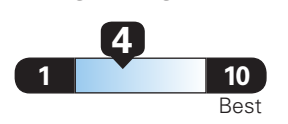

This vehicle emits 424 grams CO₂ per mile. The best emits 0 grams per mile (tailpipe only). Producing and distributing fuel also create emissions; learn more at fuel economy.gov.

Smog Rating (tailpipe only)

Actual results will vary for many reasons, including driving conditions and how you drive and maintain your vehicle. The average new vehicle gets 29 MPG and costs $8,500 to fuel over 5 years. Cost estimates are based on 15,000 miles per year at $3.30 per gallon. MPGe is miles per gasoline gallon equivalent. Vehicle emissions are a significant cause of climate change and smog.

fuel economy.gov

Calculate personalized estimates and compare vehicles