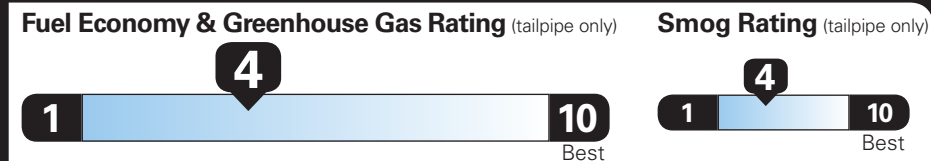

EPA DOT Fuel Economy and Environment

Gasoline Vehicle

Fuel Economy **21** MPG **18** city **26** highway
4.8 gallons per 100 miles

You spend **$3,250** more in fuel costs over 5 years compared to the average new vehicle.

Annual fuel cost **$2,350**