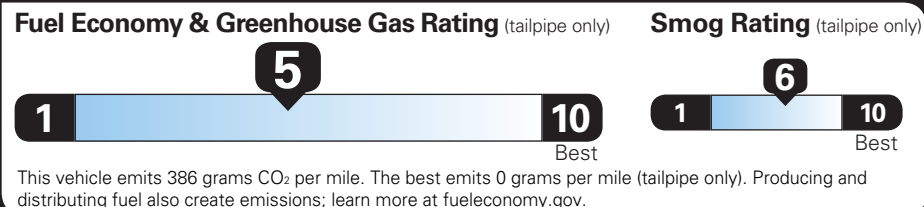

Actual results will vary for many reasons, including driving conditions and how you drive and maintain your vehicle. The average new vehicle gets 29 MPG and costs $8,500 to fuel over 5 years. Cost estimates are based on 15,000 miles per year at $4.15 per gallon. MPGe is miles per gasoline gallon equivalent. Vehicle emissions are a significant cause of climate change and smog.

fuel economy.gov

Calculate personalized estimates and compare vehicles

GOVERNMENT 5-STAR SAFETY RATINGS

Overall Vehicle Score ★★★★★

Based on the combined ratings of frontal, side and rollover. Should ONLY be compared to other vehicles of similar size and weight.

Frontal Crash	Driver Passenger	★★★★★

Based on the risk of injury in a frontal impact. Should ONLY be compared to other vehicles of similar size and weight.

Side Crash	Front seat Rear seat	★★★★★

Based on the risk of injury in a side impact.

Rollover ★★★★★

Based on the risk of rollover in a single-vehicle crash.

Star ratings range from 1 to 5 stars (★★★★★) with 5 being the highest.
Source: National Highway Traffic Safety Administration (NHTSA)
www.safercar.gov or 1-888-327-4236

PARTS CONTENT INFORMATION

This label has been applied pursuant to Federal law - Do not remove prior to delivery to the ultimate purchaser. *Includes Manufacturer's Recommended Pre-Delivery Service. Does not include dealer installed options and accessories not listed above, local taxes or license fees.

FOR VEHICLES IN THIS CARLINE:
U.S./CANADIAN PARTS CONTENT: 31%
MAJOR SOURCES OF FOREIGN PARTS CONTENT: MEXICO 35%

NOTE: PARTS CONTENT DOES NOT INCLUDE FINAL ASSEMBLY, DISTRIBUTION, OR OTHER NON-PARTS COSTS.

FOR THIS VEHICLE:
FINAL ASSEMBLY POINT: SPRING HILL, TN U.S.A.
COUNTRY OF ORIGIN: ENGINE: UNITED STATES TRANSMISSION: UNITED STATES

© 2009 General Motors LLC GMLBL_PROD_0044 - 11/01/2025

ORDER NO FVTRTT SALES CODE E
SALES MODEL CODE 6NH26
DEALER NO 12021
FINAL ASSEMBLY: SPRING HILL, TN U.S.A.

VIN 1GYKNDR45TZ109894 REISSUE

DEALER TO WHOM DELIVERED
GENESIS CADILLAC INC.
19900 E. NINE MILE
SAINT CLAIR SHORES, MI 48080-0509

Better drives start with OnStar®

Activate today

Learn more at onstar.com, or scan the QR code

onstar.com/privacy