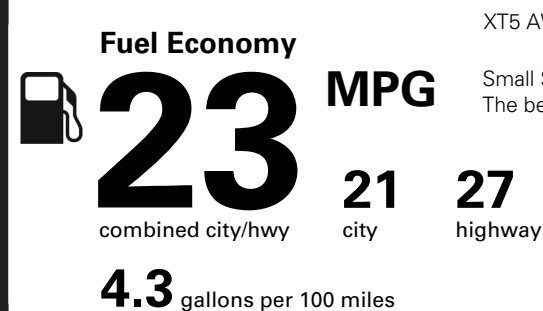

TOTAL OPTIONS	\$425.00
TOTAL VEHICLE & OPTIONS	\$56,025.00
DESTINATION CHARGE	1,795.00

TOTAL VEHICLE PRICE* \$57,820.00

EPA DOT Fuel Economy and Environment

Gasoline Vehicle

XT5 AWD

Small SUVs range from 14 to 125 MPG. The best vehicle rates 146 MPGe.