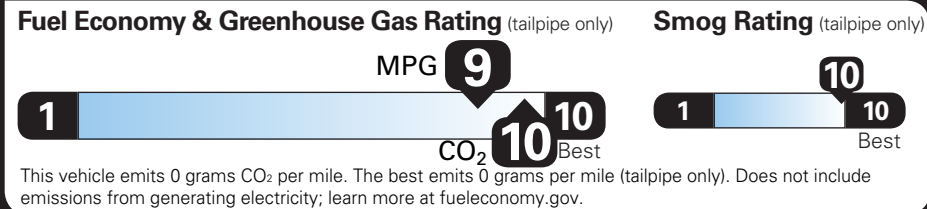

Visit us at www.cadillac.com

MANUFACTURER'S SUGGESTED RETAIL PRICE

STANDARD VEHICLE PRICE \$96,495.00

OPTIONS & PRICING

OPTIONS INSTALLED BY THE MANUFACTURER (MAY REPLACE STANDARD EQUIPMENT SHOWN)

TOTAL OPTIONS	\$0.00
TOTAL VEHICLE & OPTIONS	\$96,495.00
DESTINATION CHARGE	1,695.00

TOTAL VEHICLE PRICE* \$98,190.00

EPA DOT Fuel Economy and Environment

Electric Vehicle

Annual fuel cost \$1,000

Actual results will vary for many reasons, including driving conditions and how you drive and maintain your vehicle. The average new vehicle gets 29 MPG and costs \$8,500 to fuel over 5 years. Cost estimates are based on 15,000 miles per year at \$0.17 per kW-hr. MPGe is miles per gasoline gallon equivalent. Vehicle emissions are a significant cause of climate change and smog.