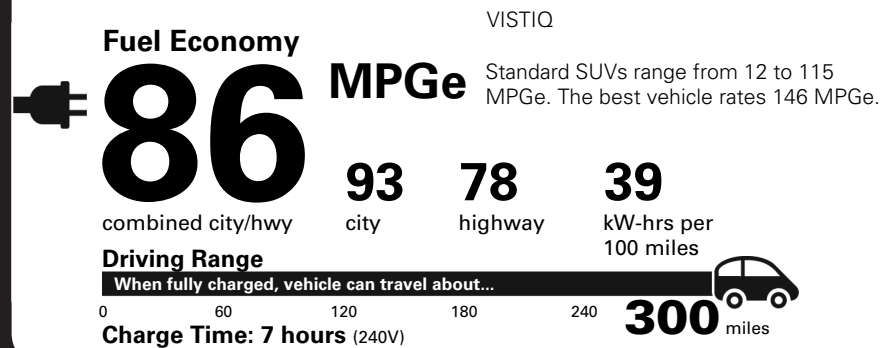

Visit us at www.cadillac.com

MANUFACTURER'S SUGGESTED RETAIL PRICE

STANDARD VEHICLE PRICE \$96,495.00

OPTIONS & PRICING

OPTIONS INSTALLED BY THE MANUFACTURER (MAY REPLACE STANDARD EQUIPMENT SHOWN)

TOTAL OPTIONS	\$0.00
TOTAL VEHICLE & OPTIONS	\$96,495.00
DESTINATION CHARGE	1,695.00

TOTAL VEHICLE PRICE* \$98,190.00

EPA DOT Fuel Economy and Environment

Electric Vehicle

Annual fuel cost \$1,000

Actual results will vary for many reasons, including driving conditions and how you drive and maintain your vehicle. The average new vehicle gets 29 MPG and costs \$8,500 to fuel over 5 years. Cost estimates are based on 15,000 miles per year at \$0.17 per kW-hr. MPGe is miles per gasoline gallon equivalent. Vehicle emissions are a significant cause of climate change and smog.