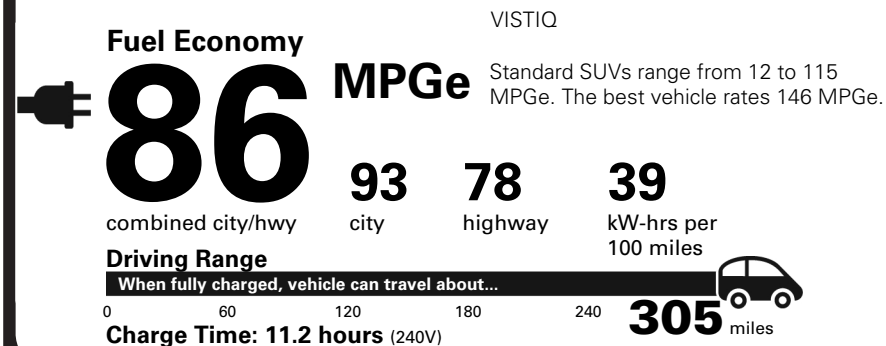

TOTAL VEHICLE & OPTIONS \$77,895.00
DESTINATION CHARGE 1,695.00

TOTAL VEHICLE PRICE* \$79,590.00

EPA DOT Fuel Economy and Environment

Electric Vehicle

You save \$3,500 in fuel costs over 5 years compared to the average new vehicle.