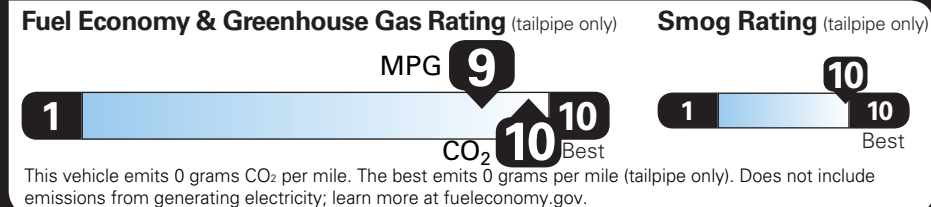

Actual results will vary for many reasons, including driving conditions and how you drive and maintain your vehicle. The average new vehicle gets 29 MPG and costs $8,500 to fuel over 5 years. Cost estimates are based on 15,000 miles per year at $0.17 per kW-hr. MPGe is miles per gasoline gallon equivalent. Vehicle emissions are a significant cause of climate change and smog.

fuel economy.gov

Calculate personalized estimates and compare vehicles

GOVERNMENT 5-STAR SAFETY RATINGS

This vehicle has not been rated by the government for overall vehicle score, frontal crash, side crash or rollover risk.

Source: National Highway Traffic Safety Administration (NHTSA)
www.safercar.gov or 1-888-327-4236

Equipped with the safety and security of OnStar®

Visit onstar.com for details.

onstar.com/privacy

PARTS CONTENT INFORMATION

This label has been applied pursuant to Federal law - Do not remove prior to delivery to the ultimate purchaser. *Includes Manufacturer's Recommended Pre-Delivery Service. Does not include dealer installed options and accessories not listed above, local taxes or license fees.

FOR VEHICLES IN THIS CARLINE:
U.S./CANADIAN PARTS CONTENT: 43%
MAJOR SOURCES OF FOREIGN PARTS CONTENT: CHINA 18%
KOREA 17%

NOTE: PARTS CONTENT DOES NOT INCLUDE FINAL ASSEMBLY, DISTRIBUTION, OR OTHER NON-PARTS COSTS.

FOR THIS VEHICLE:
FINAL ASSEMBLY POINT: SPRING HILL, TN U.S.A.
COUNTRY OF ORIGIN: ENGINE (MOTOR): KOREA
TRANSMISSION (ELECTRIC DRIVE UNIT): CHINA

© 2009 General Motors LLC
GMLBL_PROD_0043 - 10/23/2023

ORDER NO FGVHOP SALES CODE E
SALES MODEL CODE 6MC56
DEALER NO 20323
FINAL ASSEMBLY: SPRING HILL, TN U.S.A.

VIN 1GYC3NML9TZ705492 REISSUE

DEALER TO WHOM DELIVERED
MORRIS CADILLAC
26100 LORAIN ROAD
NORTH OLMSTED, OH 44070-2740