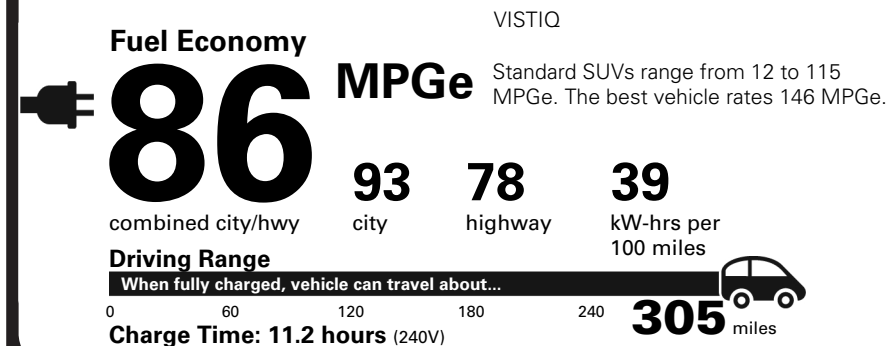

- HEADLAMPS, LED W/ CHOREOGRAPHY
- SEATS, FRONT HEATED, VENTILATED, AND MASSAGE
- AMBIENT INTERIOR LIGHTING
- STEERING WHEEL, HEATED, AUTO
- SEATS, SECOND ROW OUTBOARD HEATED
- WIRELESS PHONE CHARGING, DUAL FRONT PADS
- MIRRORS, OUTSIDE HEATED POWER -ADJUSTABLE,
- USB, 7 PORTS
- WIPERS, RAINSENSE
- SENSOR, AIR QUALITY
- UNIVERSAL HOME REMOTE
- REAR CAMERA MIRROR
- AUTONSENSE POWER LIFTGATE
- GOOGLE BUILT-IN INFOTAINMENT
- PASSENGER SENSING SYSTEM
- 5-ZONE INTELLIGENT CLIMATE CONTROL
- PANORAMIC DUAL PANE SUNROOF

- W/ SUNSHADE
- AKG STUDIO 23-SPEAKER SYSTEM W/ DOLBY ATMOS

SAFETY & SECURITY

- FORWARD COLLISION ALERT
- REAR CROSS TRAFFIC BRAKING
- ENHANCED AUTOMATIC EMERGENCY BRAKING
- FRONT PEDESTRIAN AND BICYCLIST BRAKING
- REVERSE AUTOMATIC BRAKING
- SAFETY ALERT SEAT
- HD SURROUND VISION

MANUFACTURER'S SUGGESTED RETAIL PRICE

STANDARD VEHICLE PRICE $77,895.00

OPTIONS & PRICING

OPTIONS INSTALLED BY THE MANUFACTURER (MAY REPLACE STANDARD EQUIPMENT SHOWN)

SEATING, 6-PASSENGER WITH CAPTAIN'S SEATS 800.00

Visit us at www.cadillac.com

STELLAR BLACK METALLIC	625.00
TOTAL OPTIONS	$1,425.00
TOTAL VEHICLE & OPTIONS	$79,320.00
DESTINATION CHARGE	1,695.00

TOTAL VEHICLE PRICE* $81,015.00

EPA DOT Fuel Economy and Environment

Electric Vehicle

Annual fuel cost $1,000