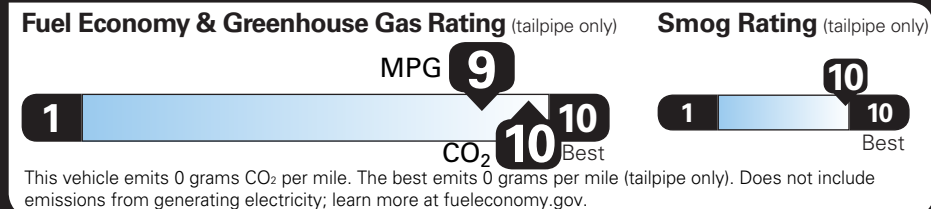

Actual results will vary for many reasons, including driving conditions and how you drive and maintain your vehicle. The average new vehicle gets 29 MPG and costs $8,500 to fuel over 5 years. Cost estimates are based on 15,000 miles per year at $0.17 per kW-hr. MPGe is miles per gasoline gallon equivalent. Vehicle emissions are a significant cause of climate change and smog.

fuel economy.gov
Calculate personalized estimates and compare vehicles

GOVERNMENT 5-STAR SAFETY RATINGS

This vehicle has not been rated by the government for overall vehicle score, frontal crash, side crash or rollover risk.

Source: National Highway Traffic Safety Administration (NHTSA)
www.safercar.gov or 1-888-327-4236

Equipped with the safety and security of OnStar®

Visit onstar.com for details.

onstar.com/privacy

PARTS CONTENT INFORMATION

FOR VEHICLES IN THIS CARLINE:
U.S./CANADIAN PARTS CONTENT: 43%
MAJOR SOURCES OF FOREIGN PARTS CONTENT: CHINA 18%
KOREA 17%

NOTE: PARTS CONTENT DOES NOT INCLUDE FINAL ASSEMBLY, DISTRIBUTION, OR OTHER NON-PARTS COSTS.

FOR THIS VEHICLE:
FINAL ASSEMBLY POINT: SPRING HILL, TN U.S.A.
COUNTRY OF ORIGIN: ENGINE (MOTOR): KOREA
TRANSMISSION (ELECTRIC DRIVE UNIT): CHINA

This label has been applied pursuant to Federal law - Do not remove prior to delivery to the ultimate purchaser. *Includes Manufacturer's Recommended Pre-Delivery Service. Does not include dealer installed options and accessories not listed above, local taxes or license fees.

© 2009 General Motors LLC
GMLBL_PROD_0043 - 10/23/2023

ORDER NO FDZV2K SALES CODE E
SALES MODEL CODE 6MC56
DEALER NO 39594
FINAL ASSEMBLY:
SPRING HILL, TN U.S.A.

VIN 1GYC3NML7TZ704258 REISSUE

DEALER TO WHOM DELIVERED
CLASSIC CADILLAC
4333 MALL DRIVE
TEXARKANA, TX 75501-2600