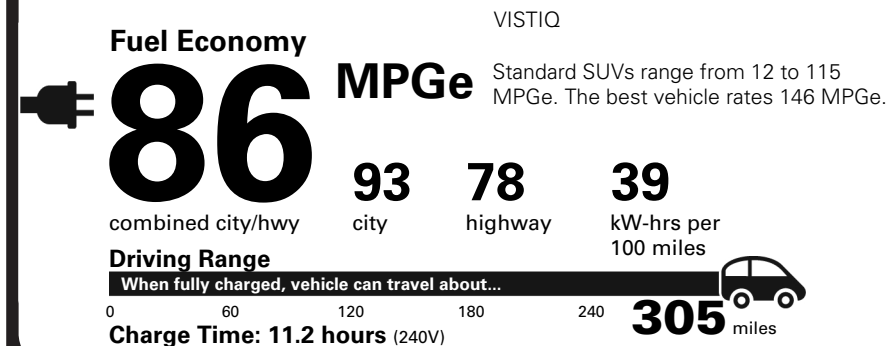

MANUFACTURER'S SUGGESTED RETAIL PRICE

STANDARD VEHICLE PRICE \$77,895.00

OPTIONS & PRICING

OPTIONS INSTALLED BY THE MANUFACTURER (MAY REPLACE STANDARD EQUIPMENT SHOWN)

GM POWERUP2 CHARGER 699.00 (DEALER PROVIDED)

Electric Vehicle

You save \$3,500 in fuel costs over 5 years compared to the average new vehicle.

GOVERNMENT 5-STAR SAFETY RATINGS

This vehicle has not been rated by the government for overall vehicle score, frontal crash, side crash or rollover risk.