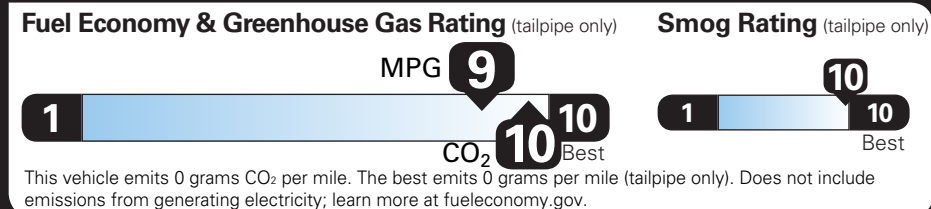

Actual results will vary for many reasons, including driving conditions and how you drive and maintain your vehicle. The average new vehicle gets 29 MPG and costs $8,500 to fuel over 5 years. Cost estimates are based on 15,000 miles per year at $0.17 per kW-hr. MPGe is miles per gasoline gallon equivalent. Vehicle emissions are a significant cause of climate change and smog.

fuel economy.gov

Calculate personalized estimates and compare vehicles

Equipped with the safety and security of OnStar®

Visit onstar.com for details.

onstar.com/privacy

ORDER NO FGGVTG SALES CODE E
SALES MODEL CODE 6MC56
DEALER NO 39418
FINAL ASSEMBLY:
SPRING HILL, TN U.S.A.

VIN 1GYC3NML5TZ705232 REISSUE

DEALER TO WHOM DELIVERED
ROMAIN CADILLAC
7600 EAST DIVISION STREET
EVANSVILLE, IN 47715-2778