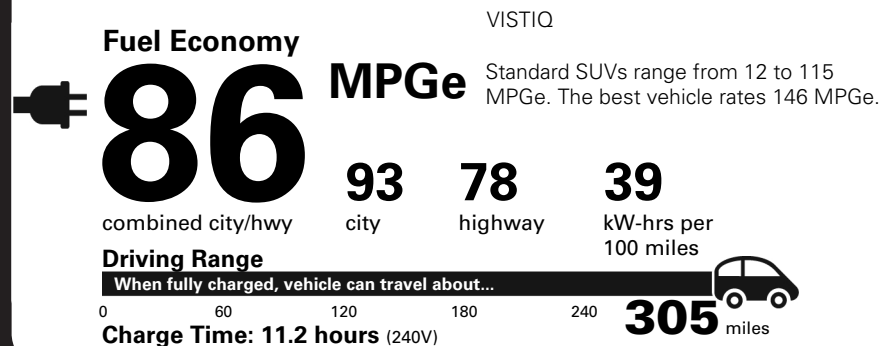

TOTAL OPTIONS	\$1,225.00
TOTAL VEHICLE & OPTIONS	\$79,120.00
DESTINATION CHARGE	1,695.00

TOTAL VEHICLE PRICE* \$80,815.00

EPA DOT Fuel Economy and Environment

Electric Vehicle

You save \$3,500 in fuel costs over 5 years compared to the average new vehicle.