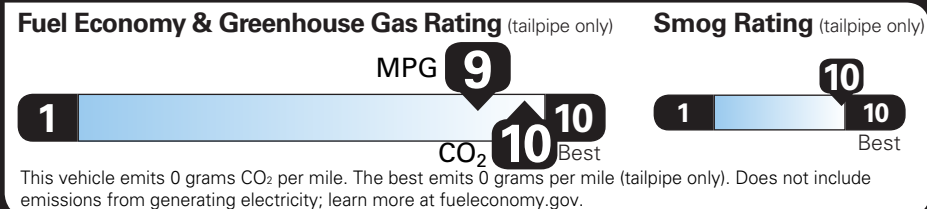

Actual results will vary for many reasons, including driving conditions and how you drive and maintain your vehicle. The average new vehicle gets 29 MPG and costs $8,500 to fuel over 5 years. Cost estimates are based on 15,000 miles per year at $0.17 per kW-hr. MPGe is miles per gasoline gallon equivalent. Vehicle emissions are a significant cause of climate change and smog.

fuel economy.gov
Calculate personalized estimates and compare vehicles

GOVERNMENT 5-STAR SAFETY RATINGS

This vehicle has not been rated by the government for overall vehicle score, frontal crash, side crash or rollover risk.

Source: National Highway Traffic Safety Administration (NHTSA)
www.safercar.gov or 1-888-327-4236

Equipped with the safety and security of OnStar®

Visit onstar.com for details.
onstar.com/privacy

PARTS CONTENT INFORMATION

This label has been applied pursuant to Federal law - Do not remove prior to delivery to the ultimate purchaser. *Includes Manufacturer's Recommended Pre-Delivery Service. Does not include dealer installed options and accessories not listed above, local taxes or license fees.

FOR VEHICLES IN THIS CARLINE:
U.S./CANADIAN PARTS CONTENT: 43%
MAJOR SOURCES OF FOREIGN PARTS CONTENT: CHINA 18%
KOREA 17%

NOTE: PARTS CONTENT DOES NOT INCLUDE FINAL ASSEMBLY, DISTRIBUTION, OR OTHER NON-PARTS COSTS.

FOR THIS VEHICLE:
FINAL ASSEMBLY POINT: SPRING HILL, TN U.S.A.
COUNTRY OF ORIGIN: ENGINE (MOTOR): KOREA
TRANSMISSION (ELECTRIC DRIVE UNIT): CHINA

© 2009 General Motors LLC
GMLBL_PROD_0043 - 10/23/2023

ORDER NO FGK65 SALES CODE E
SALES MODEL CODE 6MC56
DEALER NO 39207
FINAL ASSEMBLY: SPRING HILL, TN U.S.A.

VIN 1GYC3NML3TZ704905 REISSUE

DEALER TO WHOM DELIVERED
COVERT CADILLAC
11750 B RESEARCH BLVD
AUSTIN, TX 78759-2446