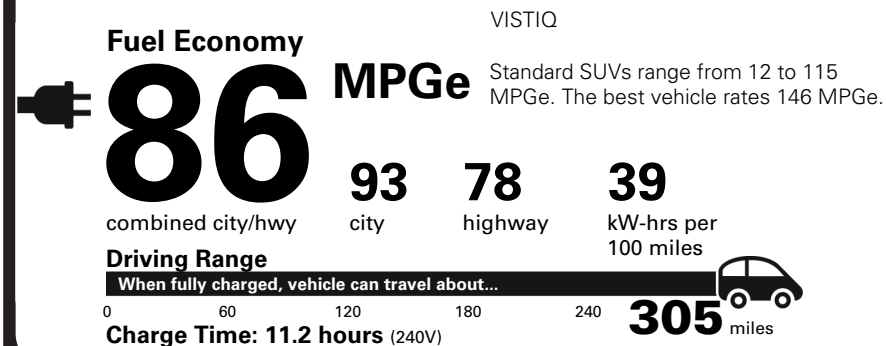

MANUFACTURER'S SUGGESTED RETAIL PRICE

STANDARD VEHICLE PRICE \$77,895.00

OPTIONS & PRICING

OPTIONS INSTALLED BY THE MANUFACTURER (MAY REPLACE STANDARD EQUIPMENT SHOWN)

SEATING, 6-PASSENGER WITH CAPTAIN'S SEATS	800.00
BLACK ROOF W/ BLACK ROOF RAILS	600.00

EPA DOT Fuel Economy and Environment

Electric Vehicle

You save \$3,500 in fuel costs over 5 years compared to the average new vehicle.

Annual fuel cost \$1,000

Actual results will vary for many reasons, including driving conditions and how you drive and maintain your vehicle. The average new vehicle gets 29 MPG and costs \$8,500 to fuel over 5 years. Cost estimates are based on 15,000 miles per year at \$0.17 per kW-hr. MPGe is miles per gasoline gallon equivalent. Vehicle emissions are a significant cause of climate change and smog.