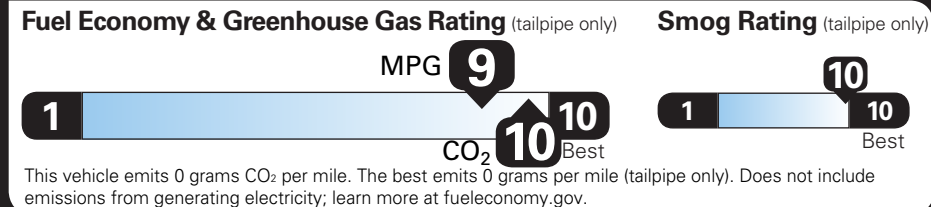

MANUFACTURER'S SUGGESTED RETAIL PRICE

STANDARD VEHICLE PRICE \$91,895.00

Visit us at www.cadillac.com

OPTIONS & PRICING

OPTIONS INSTALLED BY THE MANUFACTURER (MAY REPLACE STANDARD EQUIPMENT SHOWN)

OPULENT BLUE METALLIC	625.00
TOTAL OPTIONS	\$625.00
TOTAL VEHICLE & OPTIONS	\$92,520.00
DESTINATION CHARGE	1,695.00

TOTAL VEHICLE PRICE* \$94,215.00

EPA DOT Fuel Economy and Environment

Electric Vehicle

Annual fuel cost \$1,000

Actual results will vary for many reasons, including driving conditions and how you drive and maintain your vehicle. The average new vehicle gets 29 MPG and costs \$8,500 to fuel over 5 years. Cost estimates are based on 15,000 miles per year at \$0.17 per kW-hr. MPGe is miles per gasoline gallon equivalent. Vehicle emissions are a significant cause of climate change and smog.