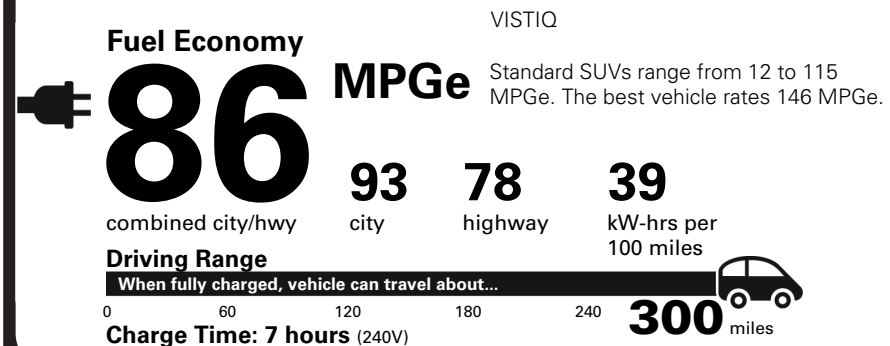

MANUFACTURER'S SUGGESTED RETAIL PRICE

STANDARD VEHICLE PRICE \$91,895.00

Visit us at www.cadillac.com

OPTIONS & PRICING

OPTIONS INSTALLED BY THE MANUFACTURER (MAY REPLACE STANDARD EQUIPMENT SHOWN)

OPULENT BLUE METALLIC	625.00
TOTAL OPTIONS	\$625.00
TOTAL VEHICLE & OPTIONS	\$92,520.00
DESTINATION CHARGE	1,695.00

TOTAL VEHICLE PRICE* \$94,215.00

EPA DOT Fuel Economy and Environment

Electric Vehicle

Annual fuel cost \$1,000

Actual results will vary for many reasons, including driving conditions and how you drive and maintain your vehicle. The average new vehicle gets 29 MPG and costs \$8,500 to fuel over 5 years. Cost estimates are based on 15,000 miles per year at \$0.17 per kW-hr. MPGe is miles per gasoline gallon equivalent. Vehicle emissions are a significant cause of climate change and smog.