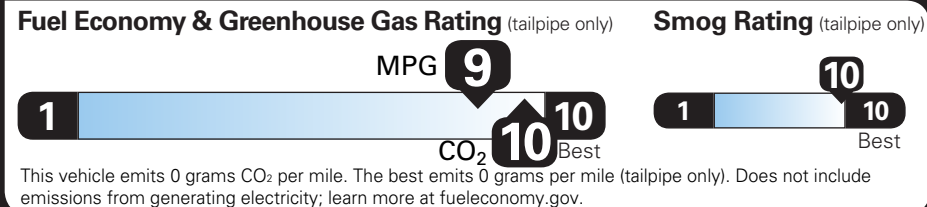

MANUFACTURER'S SUGGESTED RETAIL PRICE

STANDARD VEHICLE PRICE \$91,895.00

Visit us at www.cadillac.com

OPTIONS & PRICING

OPTIONS INSTALLED BY THE MANUFACTURER (MAY REPLACE STANDARD EQUIPMENT SHOWN)

CALIFORNIA EMISSIONS REQUIREMENTS	500.00
TOTAL OPTIONS	\$500.00
TOTAL VEHICLE & OPTIONS	\$92,395.00
DESTINATION CHARGE	1,695.00

TOTAL VEHICLE PRICE* \$94,090.00

EPA DOT Fuel Economy and Environment

Electric Vehicle

Annual fuel COST \$1,000

Actual results will vary for many reasons, including driving conditions and how you drive and maintain your vehicle. The average new vehicle gets 29 MPG and costs \$8,500 to fuel over 5 years. Cost estimates are based on 15,000 miles per year at \$0.17 per kW-hr. MPGe is miles per gasoline gallon equivalent. Vehicle emissions are a significant cause of climate change and smog.