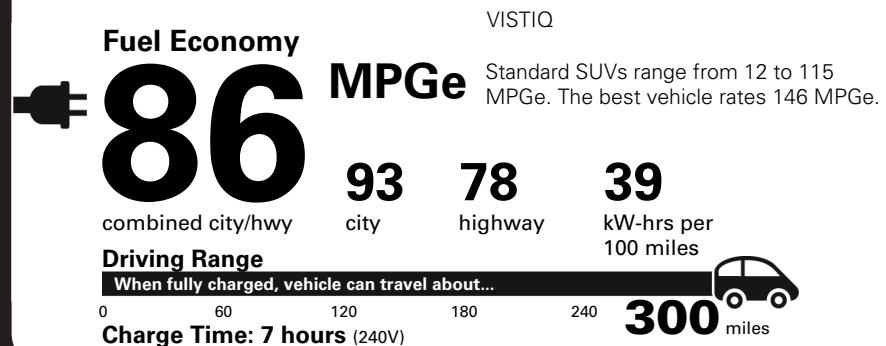

MANUFACTURER'S SUGGESTED RETAIL PRICE

STANDARD VEHICLE PRICE \$91,895.00

Visit us at www.cadillac.com

OPTIONS & PRICING

OPTIONS INSTALLED BY THE MANUFACTURER (MAY REPLACE STANDARD EQUIPMENT SHOWN)

CALIFORNIA EMISSIONS REQUIREMENTS	500.00
TOTAL OPTIONS	\$500.00
TOTAL VEHICLE & OPTIONS	\$92,395.00
DESTINATION CHARGE	1,695.00

TOTAL VEHICLE PRICE* \$94,090.00

EPA DOT Fuel Economy and Environment

Electric Vehicle

Annual fuel COST \$1,000

Actual results will vary for many reasons, including driving conditions and how you drive and maintain your vehicle. The average new vehicle gets 29 MPG and costs \$8,500 to fuel over 5 years. Cost estimates are based on 15,000 miles per year at \$0.17 per kW-hr. MPGe is miles per gasoline gallon equivalent. Vehicle emissions are a significant cause of climate change and smog.