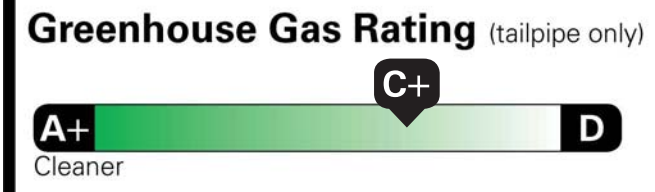

California Air Resources Board Gasoline Vehicle

Environmental Performance

These ratings are not directly comparable to the U.S. EPA/DOT light-duty vehicle label ratings. For information on how to compare, please see www.arb.ca.gov/ep_label.

Protect the environment. Choose vehicles with **higher ratings**: