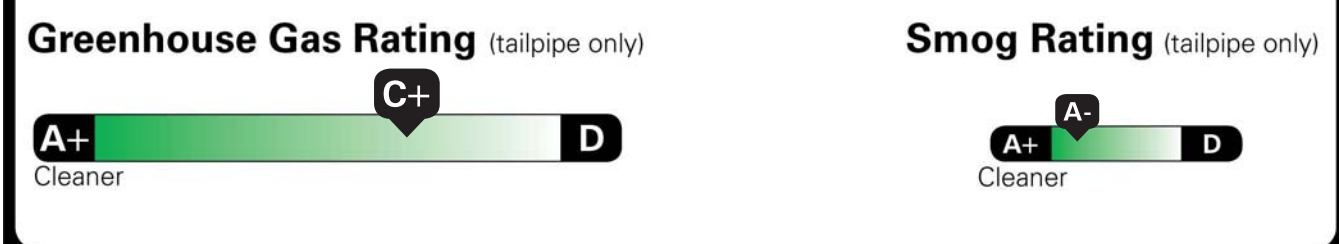

SAFETY & SECURITY

- STABILITRAK-STABILITY CONTROL SYSTEM W/ TRACTION CONTROL
- REAR VISION CAMERA
- DAYTIME RUNNING LAMPS
- THEFT DETERRENT SYSTEM
- TIRE PRESSURE INDICATOR

MANUFACTURER'S SUGGESTED RETAIL PRICE

STANDARD VEHICLE PRICE $44,100.00

OPTIONS & PRICING

OPTIONS INSTALLED BY THE MANUFACTURER (MAY REPLACE STANDARD EQUIPMENT SHOWN)

DRIVER CONVENIENCE PACKAGE:	400.00
• TILT WHEEL	
• CRUISE CONTROL	
ENGINE, 6.6L V8	1,895.00
DIFFERENTIAL, LOCKING REAR	395.00
FULLY AUTOMATIC	
SIDE BLIND ZONE ALERT	395.00
CHROME APPEARANCE PACKAGE	355.00
• CHROME GRILLE	
• CHROME FRONT AND REAR BUMPER	
REAR PARK ASSIST	295.00
HD TRAILERING EQUIPMENT	280.00
• TRAILER WIRING	
• WEIGHT DISTRIBUTION PLATFORM HITCH	

REMOTE KEYLESS ENTRY	175.00
SWING OUT GLASS, REAR DOOR	80.00
150 AMP ALTERNATOR	75.00
FIXED GLASS REAR DOOR	60.00
• REAR DOOR FIXED GLASS	
SUNSHADE, VINYL	10.00
ALTERED VEHICLE	.00
LABEL FOR GM CONTENT ONLY-SEE DEALER ABOUT NON GM CONTENT	
REAR AXLE - 3.42 RATIO	INC.

TOTAL OPTIONS	$4,415.00
TOTAL VEHICLE & OPTIONS	$48,515.00
DESTINATION CHARGE	2,395.00

TOTAL VEHICLE PRICE* $50,910.00

California Air Resources Board Gasoline Vehicle

Environmental Performance

These ratings are not directly comparable to the U.S. EPA/DOT light-duty vehicle label ratings. For information on how to compare, please see www.arb.ca.gov/ep_label.

Protect the environment. Choose vehicles with **higher ratings**:

Vehicle emissions are a primary contributor to climate change and smog. Ratings are determined by the California Air Resources Board based on this vehicle's measured emissions.

GOVERNMENT 5-STAR SAFETY RATINGS

This vehicle has not been rated by the government for overall vehicle score, frontal crash, side crash or rollover risk.

Source: National Highway Traffic Safety Administration (NHTSA)
www.safercar.gov or 1-888-327-4236

Better drives start with OnStar®
Activate today

Learn more at onstar.com, or scan the QR code
onstar.com/privacy

This label has been applied pursuant to Federal law - Do not remove prior to delivery to the ultimate purchaser. *Includes Manufacturer's Recommended Pre-Delivery Service. Does not include dealer installed options and accessories not listed above, local taxes or license fees.

© 2009 General Motors LLC
GMLBL_PROD_0044 - 11/01/2025

ORDER NO FFXBK7 SALES CODE P
SALES MODEL CODE TG23705
DEALER NO 56459
FINAL ASSEMBLY:
WENTZVILLE, MO U.S.A.

VIN 1GTW7BF77T1211328 REISSUE
DEALER TO WHOM DELIVERED
READING TRUCK EQUIPMENT, LLC
15800 HUDSON AVENUE
BROOKSVILLE, FL 34610