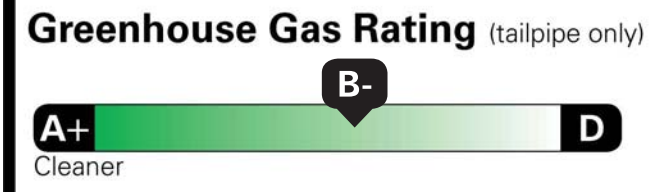

California Air Resources Board Gasoline Vehicle

Environmental Performance

These ratings are not directly comparable to the U.S. EPA/DOT light-duty vehicle label ratings. For information on how to compare, please see www.arb.ca.gov/ep_label.

Protect the environment. Choose vehicles with **higher ratings**: