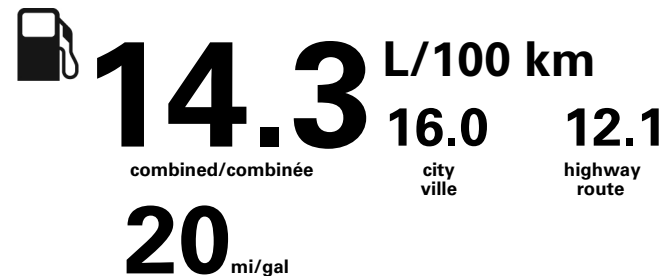

TOTAL OPTIONS/TOTAL ÉQUIPEMENT \$1,585.00
 AIR CONDITIONING CHARGE/ FRAIS DE CLIMATISATION 100.00

SUB TOTAL / TOTAL PARTIEL \$111,684.00
 DESTINATION CHARGE/ FRAIS DE TRANSPORT 2,700.00

SUB TOTAL / TOTAL PARTIEL \$114,384.00
 MAXIMUM DEALER FEE 699.00

PRIX TOTAL PRICE* \$115,083.00

Gasoline Vehicle
 Véhicule à essence

Fuel Consumption / Consommation de carburant

Annual fuel COST

for an annual distance of 20,000 km, and an average fuel price of \$1.75 per litre