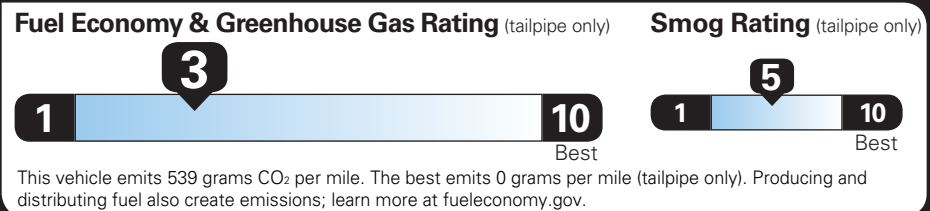

OPTIONS & PRICING

OPTIONS INSTALLED BY THE MANUFACTURER (MAY REPLACE STANDARD EQUIPMENT SHOWN)

DENALI RESERVE SUPER CRUISE 5,010.00

PACKAGE	
SUPER CRUISE (TM) EQUIPPED, UPGRADED TO 3 YEARS ONSTAR ONE WITH SUPER CRUISE (TM)	
• SUPER CRUISE STEERING WHEEL	
• REAR CAMERA MIRROR	
• MULTICOLOR 15" DIAGONAL HEAD-UP DISPLAY	
• POWER SUNROOF	
• GMC MULTIPRO POWER STEPS	
22" HIGH-GLOSS BLACK WHEELS (DEALER INSTALLED/REPLACES FACTORY OR OPTIONAL WHEELS)	3,095.00
ONSTAR ONE WITH SUPER CRUISE PLAN (EXTENSION TO 8 YEARS)	3,000.00
ENGINE: 6.2L ECOTEC3 V8 WITH DYNAMIC FUEL MANAGEMENT	2,295.00
TRI-FOLD HARD TONNEAU COVER (DEALER INSTALLED)	1,250.00
BODY COLOR WHEEL ARCH MOLDINGS (DEALER INSTALLED)	995.00
MULTIPRO AUDIO SYSTEM	975.00
BY KICKER (DEALER INSTALLED)	

ONYX BLACK	495.00
ACTIVE EXHAUST	395.00
3 YEARS, SIRIUSXM (NON-TRANSFERABLE)	299.00
SEE SIRIUSXM.COM/TERMS	
GVWR 7,100 LBS. (3,221 KG)	INC.
REAR AXLE - 3.23 RATIO	INC.

TOTAL OPTIONS	$17,809.00
TOTAL VEHICLE & OPTIONS	$87,209.00
DESTINATION CHARGE	2,795.00
TOTAL BEFORE SAVINGS	$90,004.00
DENALI RESERVE SUPER CRUISE PACKAGE DISCOUNT	-1,000.00

TOTAL VEHICLE PRICE* $89,004.00

EPA DOT Fuel Economy and Environment

Gasoline Vehicle

SIERRA 4WD

Fuel Economy

16 MPG combined city/hwy

15 MPG city

19 MPG highway

6.2 gallons per 100 miles

You spend **$11,000** more in fuel costs over 5 years compared to the average new vehicle.

Annual fuel cost **$3,900**

Actual results will vary for many reasons, including driving conditions and how you drive and maintain your vehicle. The average new vehicle gets 29 MPG and costs $8,500 to fuel over 5 years. Cost estimates are based on 15,000 miles per year at $4.15 per gallon. MPGe is miles per gasoline gallon equivalent. Vehicle emissions are a significant cause of climate change and smog.

fueleconomy.gov
Calculate personalized estimates and compare vehicles

GOVERNMENT 5-STAR SAFETY RATINGS

Overall Vehicle Score ★★★★★

Based on the combined ratings of frontal, side and rollover. Should ONLY be compared to other vehicles of similar size and weight.

Frontal Crash	Driver Passenger	★★★★★
Based on the risk of injury in a frontal impact. Should ONLY be compared to other vehicles of similar size and weight.		
Side Crash	Front seat Rear seat	★★★★★
Based on the risk of injury in a side impact.		
Rollover		★★★★★
Based on the risk of rollover in a single-vehicle crash.		

Star ratings range from 1 to 5 stars (★★★★★) with 5 being the highest.
Source: National Highway Traffic Safety Administration (NHTSA)
www.safercar.gov or 1-888-327-4236

PARTS CONTENT INFORMATION

FOR VEHICLES IN THIS CARLINE:
U.S./CANADIAN PARTS CONTENT: 38%
MAJOR SOURCES OF FOREIGN PARTS CONTENT: MEXICO 36%

NOTE: PARTS CONTENT DOES NOT INCLUDE FINAL ASSEMBLY, DISTRIBUTION, OR OTHER NON-PARTS COSTS.

FOR THIS VEHICLE:
FINAL ASSEMBLY POINT: ROANOKE, IN U.S.A.
COUNTRY OF ORIGIN: ENGINE: UNITED STATES TRANSMISSION: UNITED STATES

This label has been applied pursuant to Federal law - Do not remove prior to delivery to the ultimate purchaser. *Includes Manufacturer's Recommended Pre-Delivery Service. Does not include dealer installed options and accessories not listed above, local taxes or license fees.

© 2009 General Motors LLC
GMLBL_PROD_0044 - 11/01/2025

ORDER NO FZXTTB SALES CODE E
SALES MODEL CODE TK10543
DEALER NO 02105
FINAL ASSEMBLY: ROANOKE, IN U.S.A.

VIN 1GTUUGEL6TZ425126 REISSUE

DEALER TO WHOM DELIVERED
ROMEO CHEVROLET BUICK GMC, LLC
1665 ULSTER AVE
LAKE KATRINE, NY 12449-5425

Better drives start with OnStar®
Activate today

Learn more at onstar.com, or scan the QR code

onstar.com/privacy