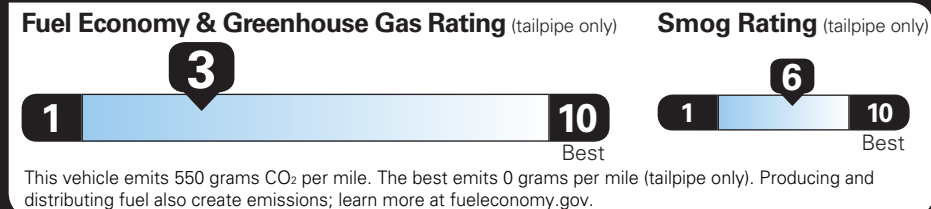

You spend $7,000 more in fuel costs over 5 years compared to the average new vehicle.

Annual fuel cost $3,100