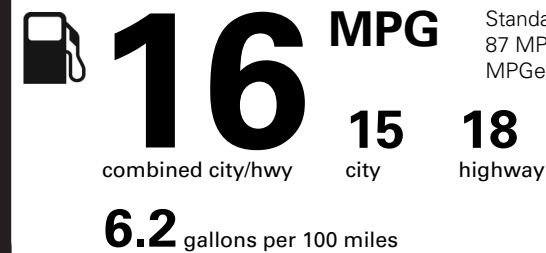

TOTAL OPTIONS	\$5,010.00
TOTAL VEHICLE & OPTIONS	\$52,310.00
DESTINATION CHARGE	2,595.00

TOTAL BEFORE SAVINGS	\$54,905.00
PRO VALUE PACKAGE DISCOUNT	-500.00

TOTAL VEHICLE PRICE* \$54,405.00

EPA DOT Fuel Economy and Environment

Gasoline Vehicle

Fuel Economy

You spend \$7,000 more in fuel costs over 5 years compared to the average new vehicle.

Annual fuel cost \$3,100

Actual results will vary for many reasons, including driving conditions and how you drive and maintain your vehicle. The average new vehicle gets 29 MPG and costs \$8,500 to fuel over 5 years. Cost estimates are based on 15,000 miles per year at \$3.30 per gallon. MPGe is miles per gasoline gallon equivalent. Vehicle emissions are a significant cause of climate change and smog.