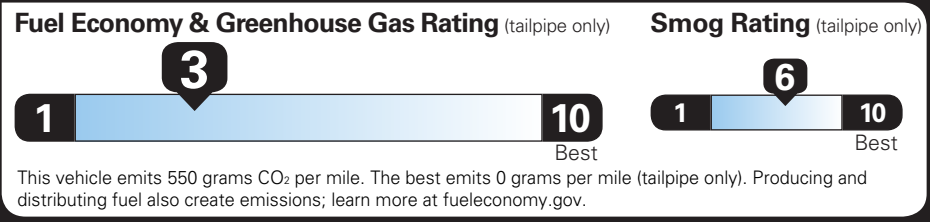

- 8 YEARS ONSTAR BASICS SEE ONSTAR.COM FOR TERMS
- GMC INFOTAINMENT SYSTEM 7" DIAG. COLOR TOUCHSCREEN FEATURES BLUETOOTH AUDIO STREAMING, WIRELESS APPLE CARPLAY AND ANDROID AUTO CAPABLE

- PUSH BUTTON START
- 6-SPEAKER AUDIO SYSTEM
- REAR SEAT REMINDER

INTERIOR

- AIR CONDITIONING
- REAR HVAC VENTS
- POWER WINDOWS
- POWER DOOR LOCKS
- FRONT 40/20/40 BENCH SEATS W/ COVERED ARMREST STORAGE
- REAR 60/40 FOLDING BENCH SEAT
- RUBBERIZED-VINYL FLOOR COVERING

EXTERIOR

- CHROME BUMPERS
- CORNERSTEP REAR BUMPER
- FRONT RECOVERY HOOKS

MANUFACTURER'S SUGGESTED RETAIL PRICE

STANDARD VEHICLE PRICE $44,900.00

OPTIONS & PRICING

OPTIONS INSTALLED BY THE MANUFACTURER (MAY REPLACE STANDARD EQUIPMENT SHOWN)

ENGINE: 5.3L ECOTEC3 V8 W/ DFM	1,595.00
CONVENIENCE PACKAGE	840.00
• EZ LIFT POWER LOCK AND RELEASE TAILGATE	
• TINTED GLASS	
• LED CARGO BED LIGHTING	
• REAR WINDOW DEFOGGER	
• OUTSIDE POWER MIRRORS	
AUTO-LOCKING REAR DIFFERENTIAL	395.00
GVWR 7,000 LBS. (3,175 KG)	INC.
REAR AXLE - 3.23 RATIO	INC.
17" PAINTED STEEL WHEELS	INC.

TOTAL OPTIONS	$2,830.00
TOTAL VEHICLE & OPTIONS	$47,730.00
DESTINATION CHARGE	2,795.00

TOTAL VEHICLE PRICE* $50,525.00

EPA DOT Fuel Economy and Environment

Gasoline Vehicle

SIERRA 4WD

Fuel Economy

16 MPG combined city/hwy

15 MPG city

18 MPG highway

6.2 gallons per 100 miles

You spend **$7,000** more in fuel costs over 5 years compared to the average new vehicle.

Annual fuel cost $3,100

Actual results will vary for many reasons, including driving conditions and how you drive and maintain your vehicle. The average new vehicle gets 29 MPG and costs $8,500 to fuel over 5 years. Cost estimates are based on 15,000 miles per year at $3.30 per gallon. MPGe is miles per gasoline gallon equivalent. Vehicle emissions are a significant cause of climate change and smog.

fuel economy.gov
Calculate personalized estimates and compare vehicles

GOVERNMENT 5-STAR SAFETY RATINGS

Overall Vehicle Score ★★★★★

Based on the combined ratings of frontal, side and rollover. Should ONLY be compared to other vehicles of similar size and weight.

Frontal Crash	Driver Passenger	★★★★★
Based on the risk of injury in a frontal impact. Should ONLY be compared to other vehicles of similar size and weight.		
Side Crash	Front seat Rear seat	★★★★★
Based on the risk of injury in a side impact.		
Rollover		★★★★★
Based on the risk of rollover in a single-vehicle crash.		

Star ratings range from 1 to 5 stars (★★★★★) with 5 being the highest. Source: National Highway Traffic Safety Administration (NHTSA) www.safercar.gov or 1-888-327-4236

PARTS CONTENT INFORMATION

FOR VEHICLES IN THIS CARLINE:
U.S./CANADIAN PARTS CONTENT: 38%
MAJOR SOURCES OF FOREIGN PARTS CONTENT: MEXICO 36%

NOTE: PARTS CONTENT DOES NOT INCLUDE FINAL ASSEMBLY, DISTRIBUTION, OR OTHER NON-PARTS COSTS.

FOR THIS VEHICLE:
FINAL ASSEMBLY POINT: ROANOKE, IN U.S.A.
COUNTRY OF ORIGIN: ENGINE: UNITED STATES TRANSMISSION: UNITED STATES

This label has been applied pursuant to Federal law - Do not remove prior to delivery to the ultimate purchaser. *Includes Manufacturer's Recommended Pre-Delivery Service. Does not include dealer installed options and accessories not listed above, local taxes or license fees.

© 2009 General Motors LLC
GMLBL_PROD_0044 - 11/01/2025

ORDER NO FVCB0V SALES CODE E
SALES MODEL CODE TK10753
DEALER NO 50870
FINAL ASSEMBLY: ROANOKE, IN U.S.A.

VIN 1GTRUAE3T2334441 REISSUE
DEALER TO WHOM DELIVERED
HONOR GMC
2202 NATIONAL CITY BLVD
NATIONAL CITY, CA 91950-6506

OnStar Better drives start with OnStar®
Activate today
Learn more at onstar.com, or scan the QR code
onstar.com/privacy

WARNING
Cancer and Reproductive Harm
www.P65Warnings.ca.gov/passenger-vehicle
SEE OWNER'S MANUAL