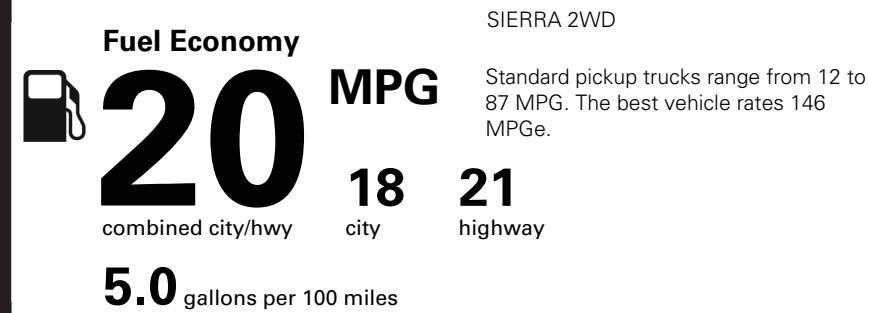

CONNECTIVITY & TECHNOLOGY

- 8 YEARS ONSTAR BASICS SEE ONSTAR.COM FOR TERMS
- GMC INFOTAINMENT SYSTEM 7" DIAG. COLOR TOUCHSCREEN FEATURES BLUETOOTH AUDIO STREAMING, WIRELESS APPLE CARPLAY AND ANDROID AUTO CAPABLE
- PUSH BUTTON START

- 6-SPEAKER AUDIO SYSTEM
- REAR SEAT REMINDER

INTERIOR

- AIR CONDITIONING
- REAR HVAC VENTS
- POWER WINDOWS
- POWER DOOR LOCKS
- FRONT 40/20/40 BENCH SEATS W/ COVERED ARMREST STORAGE
- REAR 60/40 FOLDING BENCH SEAT
- RUBBERIZED-VINYL FLOOR COVERING

EXTERIOR

- CHROME BUMPERS
- CORNERSTEP REAR BUMPER

MANUFACTURER'S SUGGESTED RETAIL PRICE

STANDARD VEHICLE PRICE $41,600.00

OPTIONS & PRICING

OPTIONS INSTALLED BY THE MANUFACTURER (MAY REPLACE STANDARD EQUIPMENT SHOWN)

PRO VALUE PACKAGE	1,235.00
• EZ LIFT POWER LOCK AND RELEASE TAILGATE	
• TINTED GLASS	
• LED CARGO BED LIGHTING	
• REAR WINDOW DEFOGGER	
• OUTSIDE POWER MIRRORS	
• TRAILERING PACKAGE	
BEDLINER, SPRAY-ON	545.00
BLACK FRONT RECOVERY HOOKS	50.00
GVWR 6,800 LBS. (3,084 KG)	INC.
REAR AXLE 3.42 RATIO	INC.
17" PAINTED STEEL WHEELS	INC.

TOTAL OPTIONS	$1,830.00
TOTAL VEHICLE & OPTIONS	$43,430.00
DESTINATION CHARGE	2,795.00
TOTAL BEFORE SAVINGS	$46,225.00
PRO VALUE PACKAGE AND TURBOMAX ENGINE CREDIT	-1,850.00

TOTAL VEHICLE PRICE* $44,375.00

EPA DOT Fuel Economy and Environment

Gasoline Vehicle