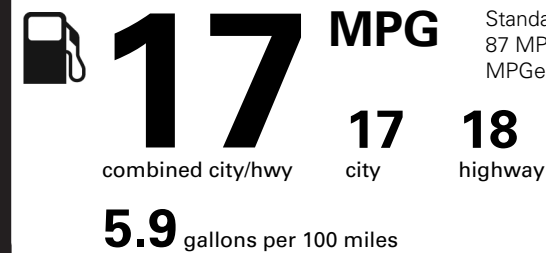

GVWR 7,000 LBS. (3,175 KG)	INC.
REAR AXLE 3.42 RATIO	INC.
17" 6-SPOKE BRIGHT SILVER PAINTED ALUMINUM WHEELS	INC.

TOTAL OPTIONS	\$1,990.00
TOTAL VEHICLE & OPTIONS	\$56,390.00
DESTINATION CHARGE	2,595.00
TOTAL BEFORE SAVINGS	\$58,985.00
TURBOMAX ENGINE CREDIT	-1,350.00

TOTAL VEHICLE PRICE* \$57,635.00

EPA DOT Fuel Economy and Environment

Gasoline Vehicle

Fuel Economy

You spend \$6,000 more in fuel costs over 5 years compared to the average new vehicle.

Annual fuel cost \$2,900

Fuel Economy & Greenhouse Gas Rating (tailpipe only)

Smog Rating (tailpipe only)

Actual results will vary for many reasons, including driving conditions and how you drive and maintain your vehicle. The average new vehicle gets 29 MPG and costs \$8,500 to fuel over 5 years. Cost estimates are based on 15,000 miles per year at \$3.30 per gallon. MPGe is miles per gasoline gallon equivalent. Vehicle emissions are a significant cause of climate change and smog.