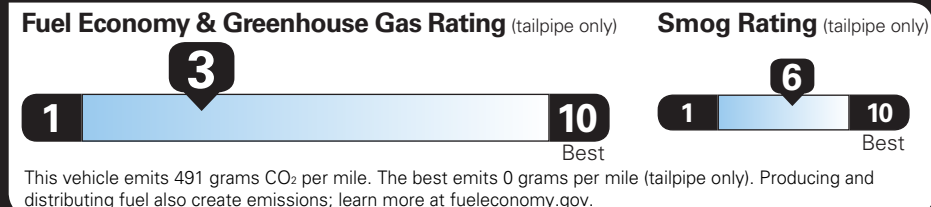

TOTAL OPTIONS	\$4,080.00
TOTAL VEHICLE & OPTIONS	\$51,380.00
DESTINATION CHARGE	2,595.00
TOTAL BEFORE SAVINGS	\$53,975.00
GRAPHITE EDITION TURBOMAX ENGINE CREDIT	-2,100.00

TOTAL VEHICLE PRICE* \$51,875.00

EPA DOT Fuel Economy and Environment

Gasoline Vehicle

You spend **\$5,250** more in fuel costs over 5 years compared to the average new vehicle.

Annual fuel cost **\$2,750**

Actual results will vary for many reasons, including driving conditions and how you drive and maintain your vehicle. The average new vehicle gets 29 MPG and costs \$8,500 to fuel over 5 years. Cost estimates are based on 15,000 miles per year at \$3.30 per gallon. MPGe is miles per gasoline gallon equivalent. Vehicle emissions are a significant cause of climate change and smog.