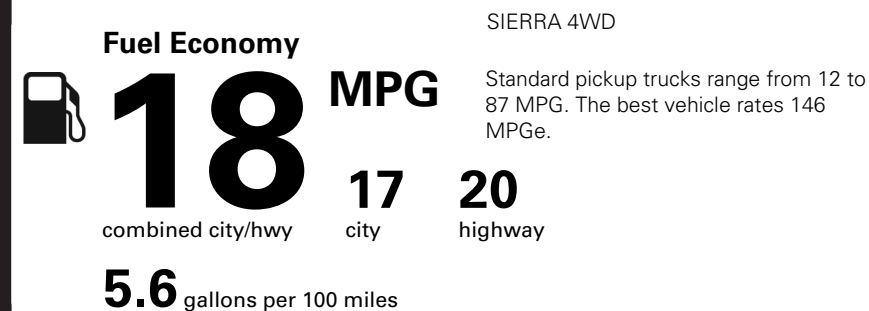

- 6-SPEAKER AUDIO SYSTEM
- REAR SEAT REMINDER

INTERIOR

- AIR CONDITIONING
- REAR HVAC VENTS
- POWER WINDOWS
- POWER DOOR LOCKS
- FRONT 40/20/40 BENCH SEATS W/ COVERED ARMREST STORAGE
- REAR 60/40 FOLDING BENCH SEAT

EXTERIOR

- CORNERSTEP REAR BUMPER
- FRONT RECOVERY HOOKS

MANUFACTURER'S SUGGESTED RETAIL PRICE

STANDARD VEHICLE PRICE $47,300.00

OPTIONS & PRICING

OPTIONS INSTALLED BY THE MANUFACTURER (MAY REPLACE STANDARD EQUIPMENT SHOWN)

GRAPHITE EDITION 2,450.00

- SIRIUSXM AUDIO WITH SXM TRIAL SUBSCRIPTION
- BUMPER REAR BODY COLOR
- BUMPER FRONT BODY COLOR
- COLOR-KEYED CARPETING
- REMOTE VEHICLE START
- THEFT-DETERRENT SYSTEM
- 20" PAINTED HIGH GLOSS BLACK ALUMINUM WHEELS
- ALL SEASON TIRES
- PRO VALUE PACKAGE 1,235.00
- EZ LIFT POWER LOCK AND RELEASE TAILGATE
- TINTED GLASS
- LED CARGO BED LIGHTING
- REAR WINDOW DEFOGGER
- OUTSIDE POWER MIRRORS
- TRAILERING PACKAGE
- AUTO-LOCKING REAR DIFFERENTIAL 395.00
- GVWR 7,000 LBS. (3,175 KG) INC.
- REAR AXLE 3.42 RATIO INC.
- 20" PAINTED HIGH GLOSS BLACK ALUMINUM WHEELS INC.

TOTAL OPTIONS	$4,080.00
TOTAL VEHICLE & OPTIONS	$51,380.00
DESTINATION CHARGE	2,595.00
TOTAL BEFORE SAVINGS	$53,975.00
GRAPHITE EDITION TURBOMAX ENGINE CREDIT	-2,100.00

TOTAL VEHICLE PRICE* $51,875.00

EPA DOT Fuel Economy and Environment

Gasoline Vehicle

You spend **$5,250** more in fuel costs over 5 years compared to the average new vehicle.

Annual fuel cost **$2,750**