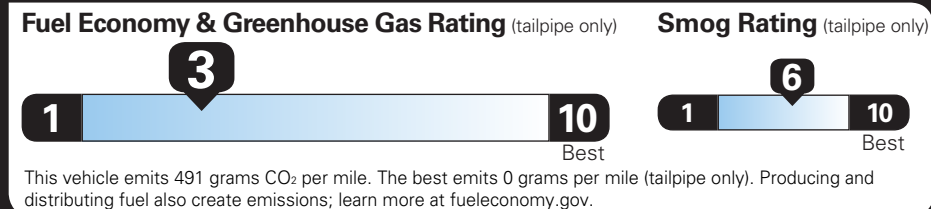

EXTERIOR

- CORNERSTEP REAR BUMPER
- FRONT RECOVERY HOOKS

MANUFACTURER'S SUGGESTED RETAIL PRICE

STANDARD VEHICLE PRICE $47,600.00

OPTIONS & PRICING

OPTIONS INSTALLED BY THE MANUFACTURER (MAY REPLACE STANDARD EQUIPMENT SHOWN)

GRAPHITE EDITION 2,450.00

- SIRIUSXM AUDIO WITH SXM TRIAL SUBSCRIPTION
- BUMPER REAR BODY COLOR
- BUMPER FRONT BODY COLOR
- COLOR-KEYED CARPETING
- REMOTE VEHICLE START
- THEFT-DETERRENT SYSTEM
- 20" PAINTED HIGH GLOSS BLACK ALUMINUM WHEELS
- ALL SEASON TIRES
- PRO VALUE PACKAGE 1,235.00
- EZ LIFT POWER LOCK AND RELEASE TAILGATE
- TINTED GLASS
- LED CARGO BED LIGHTING
- REAR WINDOW DEFOGGER
- OUTSIDE POWER MIRRORS
- TRAILERING PACKAGE
- 10-WAY POWER DRIVER SEAT ADJUSTER 290.00
- 120-VOLT INTERIOR & BED-MOUNTED OUTLETS 225.00
- GVWR 7,000 LBS. (3,175 KG) INC.

REAR AXLE 3.42 RATIO INC.
20" PAINTED HIGH GLOSS BLACK INC.
ALUMINUM WHEELS

TOTAL OPTIONS	$4,200.00
TOTAL VEHICLE & OPTIONS	$51,800.00
DESTINATION CHARGE	2,595.00
TOTAL BEFORE SAVINGS	$54,395.00
GRAPHITE EDITION TURBOMAX ENGINE CREDIT	-2,100.00

TOTAL VEHICLE PRICE* $52,295.00

EPA DOT Fuel Economy and Environment

Gasoline Vehicle

SIERRA 4WD

Fuel Economy

18 MPG combined city/hwy
17 MPG city
20 MPG highway

5.6 gallons per 100 miles

Standard pickup trucks range from 12 to 87 MPG. The best vehicle rates 146 MPGe.

You spend $5,250 more in fuel costs over 5 years compared to the average new vehicle.

Annual fuel cost $2,750

Actual results will vary for many reasons, including driving conditions and how you drive and maintain your vehicle. The average new vehicle gets 29 MPG and costs $8,500 to fuel over 5 years. Cost estimates are based on 15,000 miles per year at $3.30 per gallon. MPGe is miles per gasoline gallon equivalent. Vehicle emissions are a significant cause of climate change and smog.

fuel economy.gov

Calculate personalized estimates and compare vehicles

GOVERNMENT 5-STAR SAFETY RATINGS

This vehicle has not been rated by the government for overall vehicle score, frontal crash, side crash or rollover risk.

Source: National Highway Traffic Safety Administration (NHTSA)
www.safercar.gov or 1-888-327-4236

Equipped with the safety and security of OnStar®

Visit onstar.com for details.

onstar.com/privacy

PARTS CONTENT INFORMATION

FOR VEHICLES IN THIS CARLINE:
U.S./CANADIAN PARTS CONTENT: 38%
MAJOR SOURCES OF FOREIGN PARTS CONTENT: MEXICO 36%

NOTE: PARTS CONTENT DOES NOT INCLUDE FINAL ASSEMBLY, DISTRIBUTION, OR OTHER NON-PARTS COSTS.

FOR THIS VEHICLE:
FINAL ASSEMBLY POINT:
ROANOKE, IN U.S.A.
COUNTRY OF ORIGIN:
ENGINE: MEXICO
TRANSMISSION: UNITED STATES

This label has been applied pursuant to Federal law - Do not remove prior to delivery to the ultimate purchaser. *Includes Manufacturer's Recommended Pre-Delivery Service. Does not include dealer installed options and accessories not listed above, local taxes or license fees.

© 2009 General Motors LLC
GMLBL_PROD_0043 - 10/23/2023

ORDER NO FKMWT7 SALES CODE E
SALES MODEL CODE TK10743
DEALER NO 06019
FINAL ASSEMBLY:
ROANOKE, IN U.S.A.

VIN 1GTPUAEK0TZ152931 REISSUE

DEALER TO WHOM DELIVERED
STAR GMC EASTON
260 COUNTRY CLUB RD
EASTON, PA 18045-2341