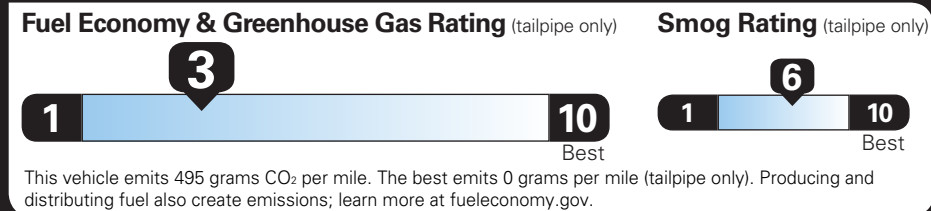

Actual results will vary for many reasons, including driving conditions and how you drive and maintain your vehicle. The average new vehicle gets 29 MPG and costs $8,500 to fuel over 5 years. Cost estimates are based on 15,000 miles per year at $3.30 per gallon. MPGe is miles per gasoline gallon equivalent. Vehicle emissions are a significant cause of climate change and smog.

fuel economy.gov
Calculate personalized estimates and compare vehicles

GOVERNMENT 5-STAR SAFETY RATINGS

This vehicle has not been rated by the government for overall vehicle score, frontal crash, side crash or rollover risk.

Source: National Highway Traffic Safety Administration (NHTSA)
www.safercar.gov or 1-888-327-4236

PARTS CONTENT INFORMATION

FOR VEHICLES IN THIS CARLINE:
U.S./CANADIAN PARTS CONTENT: 38%
MAJOR SOURCES OF FOREIGN PARTS CONTENT: MEXICO 36%

NOTE: PARTS CONTENT DOES NOT INCLUDE FINAL ASSEMBLY, DISTRIBUTION, OR OTHER NON-PARTS COSTS.

FOR THIS VEHICLE:
FINAL ASSEMBLY POINT: ROANOKE, IN U.S.A.
COUNTRY OF ORIGIN: ENGINE: UNITED STATES TRANSMISSION: UNITED STATES

This label has been applied pursuant to Federal law - Do not remove prior to delivery to the ultimate purchaser. *Includes Manufacturer's Recommended Pre-Delivery Service. Does not include dealer installed options and accessories not listed above, local taxes or license fees.

© 2009 General Motors LLC
GMLBL_PROD_0043 - 10/23/2023

Better drives start with OnStar®
Activate today
Learn more at onstar.com, or scan the QR code
onstar.com/privacy

ORDER NO FKTSMV SALES CODE E
SALES MODEL CODE TC10543
DEALER NO 40174
FINAL ASSEMBLY:
ROANOKE, IN U.S.A.

VIN 1GTPHBED1TZ161679 REISSUE

DEALER TO WHOM DELIVERED
LIBERTY GMC, INC.
8660 W BELL RD
PEORIA, AZ 85382-3708