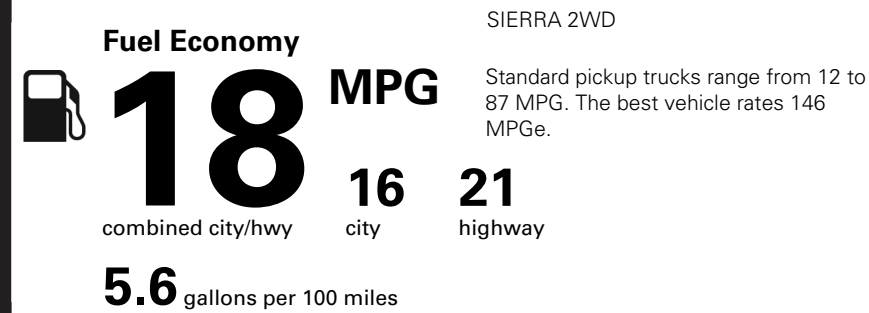

TOTAL OPTIONS \$3,490.00

TOTAL VEHICLE & OPTIONS	\$54,590.00
DESTINATION CHARGE	2,595.00

TOTAL VEHICLE PRICE* \$57,185.00

EPA DOT Fuel Economy and Environment

Gasoline Vehicle

You spend **\$5,250** more in fuel costs over 5 years compared to the average new vehicle.