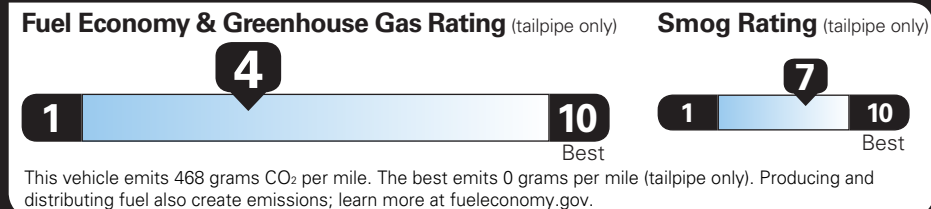

- LIGHTING, INTERIOR, DUAL READING LAMP
- REMOTE VEHICLE START
- REAR WINDOW, SLIDING
- VISORS, DRIVER & FRONT PASS. ILLUMINATED VANITY MIRRORS
- DEFOGGER, REAR-WINDOW
- AIR CONDITIONING, DUAL ZONE CLIMATE CONTROL
- TAILGATE KEYPED CYLINDER LOCK
- FOG LAMPS, FRONT LED
- TILT AND TELESCOPING STEERING WHEEL
- MULTISTOW TAILGATE, STORAGE COMPARTMENT
- POWER OUTLET
- INSIDE REARVIEW MIRROR, AUTO DIMMING
- USB PORTS, REAR, DUAL, CHARGE-ONLY
- POWER DUAL OUTSIDE MIRRORS, HEATED
- PROGRADE TRAILERING SYSTEM: 990.00
  - TRAILERING EQUIPMENT PACKAGE:
  - TRAILER BRAKE CONTROLLER

- IN-VEHICLE TRAILERING APP
- AUTO LOCKING REAR DIFFERENTIAL
- PREFERRED PACKAGE: 650.00
- 8-WAY DRIVER POWER SEAT ADJUSTER
- DRIVER & FRONT PASSENGER HEATED SEATS
- POWER LUMBAR, DRIVER SEAT ONYX BLACK 495.00
- ALL-WEATHER FLOOR LINER (DEALER INSTALLED) 250.00
- GENERATOR, 220 AMPS 150.00
- REAR AXLE - 3.42 RATIO INC.

TOTAL OPTIONS $5,920.00
TOTAL VEHICLE & OPTIONS $45,220.00
DESTINATION CHARGE 1,595.00

TOTAL VEHICLE PRICE* $46,815.00

EPA DOT Fuel Economy and Environment

Gasoline Vehicle

Fuel Economy CANYON 4WD

Small pickup trucks range from 16 to 37 MPG. The best vehicle rates 140 MPGe.

19 MPG combined city/hwy

18 MPG city

22 MPG highway

5.3 gallons per 100 miles

You spend **$4,500** more in fuel costs over 5 years compared to the average new vehicle.

Annual fuel cost **$2,850**

Actual results will vary for many reasons, including driving conditions and how you drive and maintain your vehicle. The average new vehicle gets 28 MPG and costs $9,750 to fuel over 5 years. Cost estimates are based on 15,000 miles per year at $3.60 per gallon. MPGe is miles per gasoline gallon equivalent. Vehicle emissions are a significant cause of climate change and smog.

fuel economy.gov

Calculate personalized estimates and compare vehicles

GOVERNMENT 5-STAR SAFETY RATINGS

Overall Vehicle Score **Not Rated**

Based on the combined ratings of frontal, side and rollover. Should ONLY be compared to other vehicles of similar size and weight.

Frontal Crash Driver Passenger ★★★★★

Based on the risk of injury in a frontal impact. Should ONLY be compared to other vehicles of similar size and weight.

Side Crash Front seat Rear seat ★★★★★

Based on the risk of injury in a side impact.

Rollover **Not Rated**

Based on the risk of rollover in a single-vehicle crash.

Star ratings range from 1 to 5 stars (★★★★★) with 5 being the highest. Source: National Highway Traffic Safety Administration (NHTSA) www.safercar.gov or 1-888-327-4236

PARTS CONTENT INFORMATION

FOR VEHICLES IN THIS CARLINE:
U.S./CANADIAN PARTS CONTENT: 51%
MAJOR SOURCES OF FOREIGN PARTS CONTENT: MEXICO 19%

NOTE: PARTS CONTENT DOES NOT INCLUDE FINAL ASSEMBLY, DISTRIBUTION, OR OTHER NON-PARTS COSTS.

FOR THIS VEHICLE:
FINAL ASSEMBLY POINT: WENTZVILLE, MO U.S.A.
COUNTRY OF ORIGIN: ENGINE: UNITED STATES TRANSMISSION: UNITED STATES

This label has been applied pursuant to Federal law - Do not remove prior to delivery to the ultimate purchaser. *Includes Manufacturer's Recommended Pre-Delivery Service. Does not include dealer installed options and accessories not listed above, local taxes or license fees.

© 2009 General Motors LLC GMLBL_PROD_0043 - 10/23/2023

ORDER NO DMQJR6 SALES CODE E
SALES MODEL CODE T4C43
DEALER NO 47145
FINAL ASSEMBLY:
WENTZVILLE, MO U.S.A.

VIN 1GTP6BEKXR1189296 REISSUE

DEALER TO WHOM DELIVERED
BROWN BUICK GMC
4300 S GEORGIA
AMARILLO, TX 79110-1722