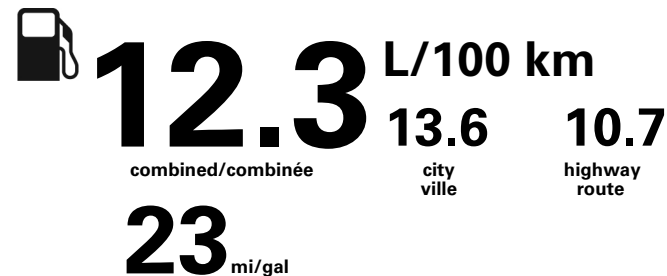

MANUFACTURER'S SUGGESTED RETAIL PRICE /
PRIX DE DÉTAIL SUGGÉRÉ PAR LE FABRICANT

STANDARD VEHICLE PRICE / $55,799.00
PRIX DE BASE

OPTIONS & PRICING / OPTIONS ET PRIX

OPTIONS INSTALLED BY THE MANUFACTURER (MAY REPLACE STANDARD EQUIPMENT SHOWN). OPTIONS INSTALLÉES EN USINE (PEUVENT REMPLACER L'ÉQUIPEMENT DE SÉRIE ILLUSTRÉ).

PREFERRED EQUIPMENT GROUP - 4SG

AT4 PREMIUM PACKAGE	1,595.00
• PERFORATED LEATHER-APPOINTED FRONT SEATING SURFACES	
• VENTILATED FRONT SEATS	
• MEMORY SETTINGS FOR DRIVER	
• 6-WAY POWER PASSENGER SEAT	
• POWER LUMBAR CONTROL, FRONT PASSENGER	
• REAR SEAT CENTRE ARMREST	
• WIRELESS CHARGING	
• HEATED STEERING WHEEL	
NIGHTFALL ESSENTIALS PACKAGE	1,875.00

- AT BLACKWALL TIRES
- 20" ALUMINUM WHEELS
- BLACK BADGE
- GMC EMBLEMS (DEALER INSTALLED)
- 3 YEARS SIRIUSXM. TERMS AT SIRIUSXM.CA/TERMS. 299.00
- ENGINE BLOCK HEATER 195.00

TOTAL OPTIONS/TOTAL EQUIPEMENT	$3,964.00
AIR CONDITIONING CHARGE/ FRAIS DE CLIMATISATION	100.00
SUB TOTAL / TOTAL PARTIEL	$59,863.00
DESTINATION CHARGE/ FRAIS DE TRANSPORT	2,600.00
SUB TOTAL / TOTAL PARTIEL	$62,463.00
MAXIMUM DEALER FEE	699.00

PRIX TOTAL PRICE* $63,162.00

Gasoline Vehicle
Véhicule à essence

Fuel Consumption / Consommation de carburant