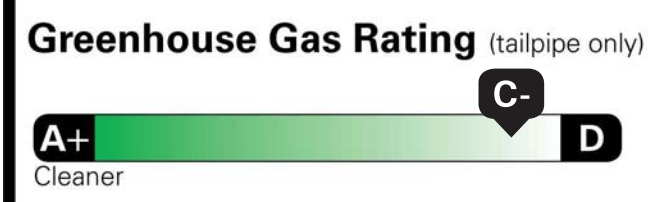

Environmental Performance

These ratings are not directly comparable to the U.S. EPA/DOT light-duty vehicle label ratings. For information on how to compare, please see www.arb.ca.gov/ep_label.

Protect the environment. Choose vehicles with **higher ratings**: