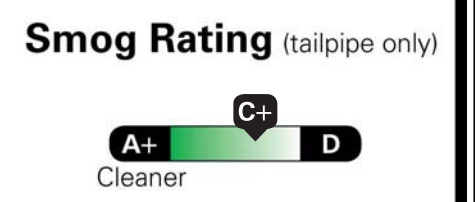

Environmental Performance

These ratings are not directly comparable to the U.S. EPA/DOT light-duty vehicle label ratings. For information on how to compare, please see www.arb.ca.gov/ep_label.

Protect the environment. Choose vehicles with **higher ratings**: