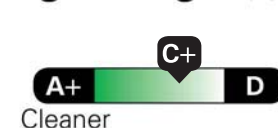

Environmental Performance

These ratings are not directly comparable to the U.S. EPA/DOT light-duty vehicle label ratings. For information on how to compare, please see www.arb.ca.gov/ep_label.

Protect the environment. Choose vehicles with **higher ratings**:

Greenhouse Gas Rating (tailpipe only)

Smog Rating (tailpipe only)