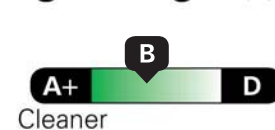

Smog Rating (tailpipe only)