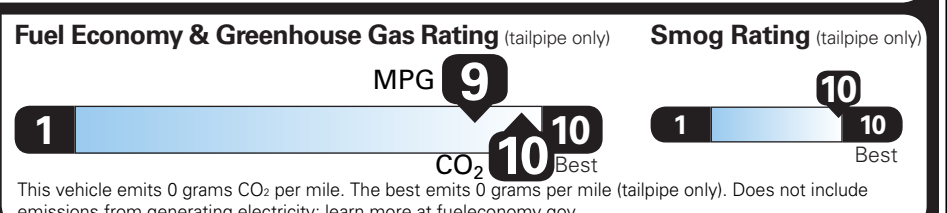

INTERIOR

- SEAT ADJUSTER, DRIVER 8-WAY POWER

2-WAY LUMBAR

- CLIMATE CONTROL, DUAL-ZONE AUTOMATIC
- WIRELESS PHONE CHARGING
- SEATS, HEATED DRIVER AND FRONT PASSENGER
- HEATED STEERING WHEEL
- 60/40 FOLDING BENCH SEAT
- STEERING COLUMN, MANUAL TILT AND TELESCOPING
- USB PORTS
- 6 SPEAKER AUDIO SYSTEM

EXTERIOR

- PERIMETER LIT GMC BADGE
- CORNER STEP
- ASSIST STEPS
- SINGLE PROJECTOR HEADLAMPS WITH LED DAYTIME RUNNING LAMP
- OUTSIDE HEATED, MANUAL FOLDIN
- LED CARGO AREA LIGHTING

Visit us at www.gmc.com

MANUFACTURER'S SUGGESTED RETAIL PRICE

STANDARD VEHICLE PRICE $70,600.00

OPTIONS & PRICING

OPTIONS INSTALLED BY THE MANUFACTURER (MAY REPLACE STANDARD EQUIPMENT SHOWN)

ONYX BLACK	495.00
TOTAL OPTIONS	$495.00
TOTAL VEHICLE & OPTIONS	$71,095.00
DESTINATION CHARGE	2,095.00

TOTAL VEHICLE PRICE* $73,190.00

EPA DOT Fuel Economy and Environment

SIERRA EV

Fuel Economy

68 MPGe combined city/hwy

75 MPGe city

61 MPGe highway

50 kW-hrs per 100 miles

Driving Range

When fully charged, vehicle can travel about... **410** miles

Charge Time: 18.6 hours (240V)

You save $2,250 in fuel costs over 5 years compared to the average new vehicle.

Annual fuel COST

$1,250

Actual results will vary for many reasons, including driving conditions and how you drive and maintain your vehicle. The average new vehicle gets 29 MPG and costs $8,500 to fuel over 5 years. Cost estimates are based on 15,000 miles per year at $0.17 per kW-hr. MPGe is miles per gasoline gallon equivalent. Vehicle emissions are a significant cause of climate change and smog.

fuel economy.gov
Calculate personalized estimates and compare vehicles

GOVERNMENT 5-STAR SAFETY RATINGS

This vehicle has not been rated by the government for overall vehicle score, frontal crash, side crash or rollover risk.

Source: National Highway Traffic Safety Administration (NHTSA)
www.safercar.gov or 1-888-327-4236

Equipped with the safety and security of OnStar®

Visit onstar.com for details.

onstar.com/privacy

This label has been applied pursuant to Federal law – Do not remove prior to delivery to the ultimate purchaser. *Includes Manufacturer's Recommended Pre-Delivery Service. Does not include dealer installed options and accessories not listed above, local taxes or license fees.

© 2009 General Motors LLC
GMLBL_PROD_0043 – 10/23/2023

ORDER NO FFX2X SALES CODE E
SALES MODEL CODE TT35843
DEALER NO 63575
FINAL ASSEMBLY:
DETROIT, MI U.S.A.

VIN 1GT1ETED0TU403928 REISSUE

DEALER TO WHOM DELIVERED
CLASSIC CHEVROLET BUICK GMC OF CLEB
822 WALTER HOLLIDAY
CLEBURNE, TX 76033-0000