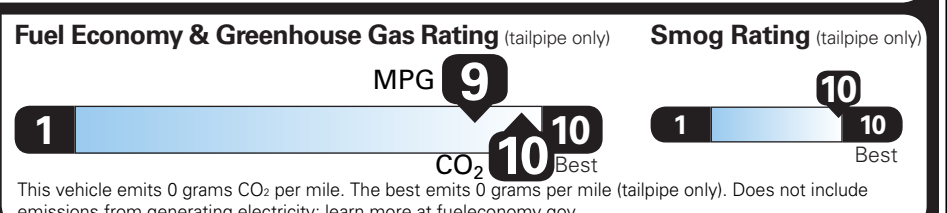

INTERIOR

- SEAT ADJUSTER, DRIVER 8-WAY POWER

2-WAY LUMBAR

- CLIMATE CONTROL, DUAL-ZONE AUTOMATIC
- WIRELESS PHONE CHARGING
- SEATS, HEATED DRIVER AND FRONT PASSENGER
- HEATED STEERING WHEEL
- 60/40 FOLDING BENCH SEAT
- STEERING COLUMN, MANUAL TILT AND TELESCOPING
- USB PORTS
- 6 SPEAKER AUDIO SYSTEM

EXTERIOR

- PERIMETER LIT GMC BADGE
- CORNER STEP
- ASSIST STEPS
- SINGLE PROJECTOR HEADLAMPS WITH LED DAYTIME RUNNING LAMP
- OUTSIDE HEATED, MANUAL FOLDIN
- LED CARGO AREA LIGHTING

Visit us at www.gmc.com

MANUFACTURER'S SUGGESTED RETAIL PRICE

STANDARD VEHICLE PRICE $62,400.00

OPTIONS & PRICING

OPTIONS INSTALLED BY THE MANUFACTURER (MAY REPLACE STANDARD EQUIPMENT SHOWN)

DARK EMBER METALLIC	645.00
TOTAL OPTIONS	$645.00
TOTAL VEHICLE & OPTIONS	$63,045.00
DESTINATION CHARGE	2,095.00

TOTAL VEHICLE PRICE* $65,140.00

EPA DOT Fuel Economy and Environment

SIERRA EV

Fuel Economy

67 MPGe combined city/hwy

74 city

60 highway

50 kW-hrs per 100 miles

Driving Range

When fully charged, vehicle can travel about... **283 miles**

Charge Time: 13.3 hours (240V)

You save $2,000 in fuel costs over 5 years compared to the average new vehicle.

Annual fuel COST

$1,300

Actual results will vary for many reasons, including driving conditions and how you drive and maintain your vehicle. The average new vehicle gets 29 MPG and costs $8,500 to fuel over 5 years. Cost estimates are based on 15,000 miles per year at $0.17 per kW-hr. MPGe is miles per gasoline gallon equivalent. Vehicle emissions are a significant cause of climate change and smog.

fuelconomy.gov
Calculate personalized estimates and compare vehicles

GOVERNMENT 5-STAR SAFETY RATINGS

This vehicle has not been rated by the government for overall vehicle score, frontal crash, side crash or rollover risk.

Source: National Highway Traffic Safety Administration (NHTSA)
www.safercar.gov or 1-888-327-4236

Equipped with the safety and security of OnStar®

Visit onstar.com for details.

onstar.com/privacy

This label has been applied pursuant to Federal law – Do not remove prior to delivery to the ultimate purchaser. *Includes Manufacturer's Recommended Pre-Delivery Service. Does not include dealer installed options and accessories not listed above, local taxes or license fees.

© 2009 General Motors LLC
GMLBL_PROD_0043 – 10/23/2023

ORDER NO FFXFG8 SALES CODE E
SALES MODEL CODE TT35843
DEALER NO 47281
FINAL ASSEMBLY:
DETROIT, MI U.S.A.

VIN 1GT1ESEH0TU401741 REISSUE

DEALER TO WHOM DELIVERED
ANCIRA BUICK GMC
30500 I H 10 W
BOERNE, TX 78006-9250