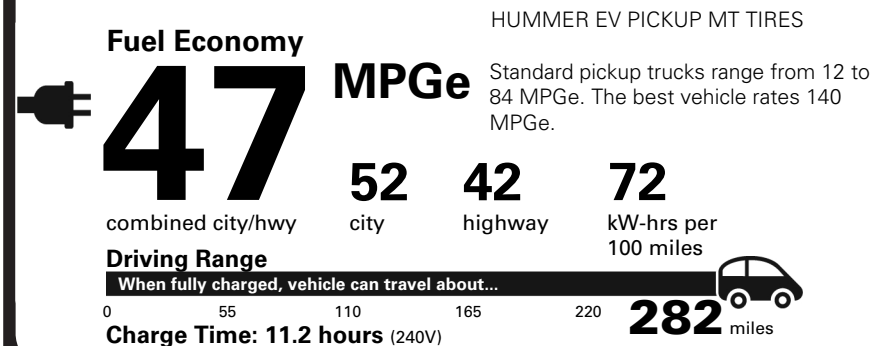

TOTAL OPTIONS	\$9,995.00
TOTAL VEHICLE & OPTIONS	\$106,545.00
DESTINATION CHARGE	2,295.00

TOTAL VEHICLE PRICE* \$108,840.00

EPA DOT Fuel Economy and Environment

Electric Vehicle

You save **\$1,000** in fuel costs over 5 years compared to the average new vehicle.