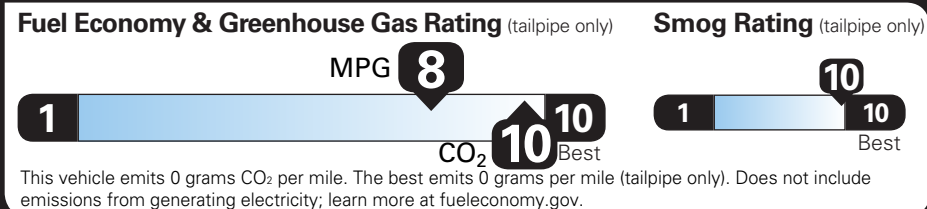

Actual results will vary for many reasons, including driving conditions and how you drive and maintain your vehicle. The average new vehicle gets 28 MPG and costs $9,500 to fuel over 5 years. Cost estimates are based on 15,000 miles per year at $0.16 per kW-hr. MPGe is miles per gasoline gallon equivalent. Vehicle emissions are a significant cause of climate change and smog.

fuel economy.gov
Calculate personalized estimates and compare vehicles

GOVERNMENT 5-STAR SAFETY RATINGS

This vehicle has not been rated by the government for overall vehicle score, frontal crash, side crash or rollover risk.

Source: National Highway Traffic Safety Administration (NHTSA)
www.safercar.gov or 1-888-327-4236

Equipped with the safety and security of OnStar.
Visit onstar.com for details.
onstar.com/privacy

WARNING
Cancer and Reproductive Harm
www.P65Warnings.ca.gov/
passenger-vehicle
SEE OWNER'S MANUAL

ORDER NO DPVRT6 SALES CODE E
SALES MODEL CODE TT35743
DEALER NO 50870
FINAL ASSEMBLY:
DETROIT, MI U.S.A.

VIN 1GT10BDD9SU106956 REISSUE

DEALER TO WHOM DELIVERED
HONOR BUICK GMC
2202 NATIONAL CITY BLVD
NATIONAL CITY, CA 91950-6506

This label has been applied pursuant to Federal law - Do not remove prior to delivery to the ultimate purchaser. *Includes Manufacturer's Recommended Pre-Delivery Service. Does not include dealer installed options and accessories not listed above, local taxes or license fees.

© 2009 General Motors LLC
GMLBL_PROD_0043 - 10/23/2023