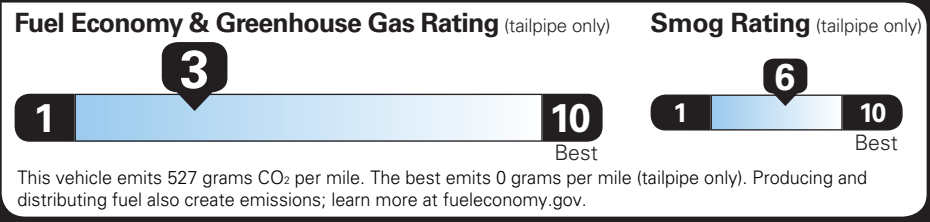

EPA DOT Fuel Economy and Environment

Gasoline Vehicle

TAHOE 4WD

Fuel Economy

17 MPG combined city/hwy

15 MPG city

20 MPG highway

5.9 gallons per 100 miles

You spend **$6,250** more in fuel costs over 5 years compared to the average new vehicle.

Annual fuel cost **$3,200**