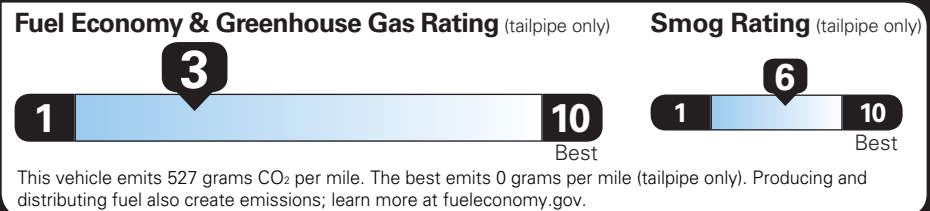

EPA DOT Fuel Economy and Environment

Gasoline Vehicle

TAHOE 4WD

Fuel Economy

17 MPG combined city/hwy

15 MPG city

20 MPG highway

5.9 gallons per 100 miles

Standard SUVs range from 14 to 102 MPG. The best vehicle rates 132 MPGe.

You spend $5,000 more in fuel costs over 5 years compared to the average new vehicle.

G F D

Annual fuel cost $2,600