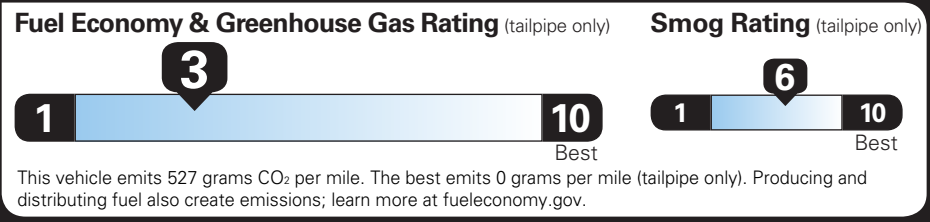

EPA DOT Fuel Economy and Environment

Gasoline Vehicle

TAHOE 4WD

Fuel Economy

17 MPG combined city/hwy

15 MPG city

20 MPG highway

5.9 gallons per 100 miles

You spend $6,250 more in fuel costs over 5 years compared to the average new vehicle.

Standard SUVs range from 11 to 100 MPG. The best vehicle rates 140 MPGe.

Annual fuel cost $3,200