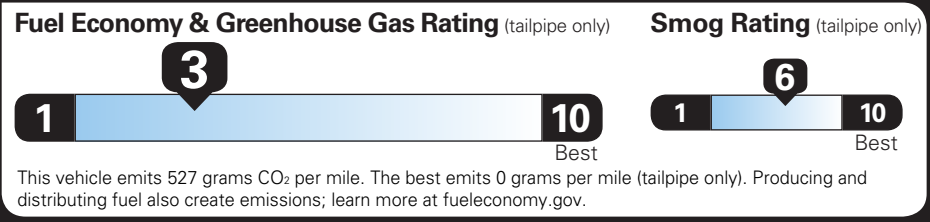

EPA DOT Fuel Economy and Environment

Gasoline Vehicle

TAHOE 4WD

Fuel Economy

17 MPG combined city/hwy

15 MPG city

20 MPG highway

5.9 gallons per 100 miles

Standard SUVs range from 11 to 100 MPG. The best vehicle rates 140 MPGe.

You spend $6,250 more in fuel costs over 5 years compared to the average new vehicle.

Annual fuel cost $3,200