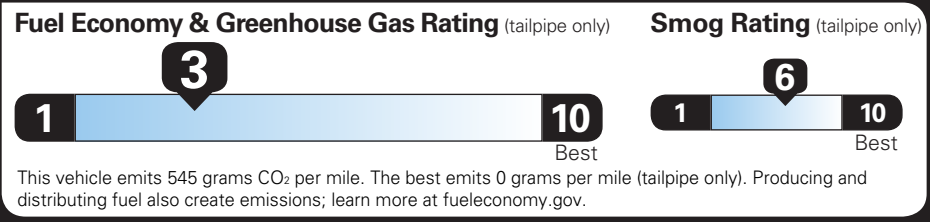

EPA DOT Fuel Economy and Environment

Gasoline Vehicle

Fuel Economy SUBURBAN 4WD

Standard SUVs range from 14 to 102 MPG. The best vehicle rates 132 MPGe.

16 MPG combined city/hwy
15 city
19 highway

6.2 gallons per 100 miles

You spend $5,750 more in fuel costs over 5 years compared to the average new vehicle.

Annual fuel cost **$2,750**