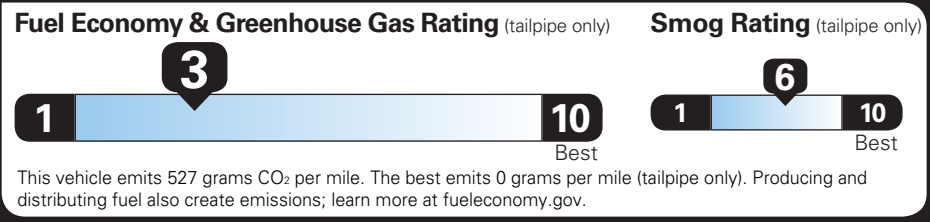

EPA DOT Fuel Economy and Environment

Gasoline Vehicle

TAHOE 2WD

Fuel Economy

17 MPG combined city/hwy

15 MPG city

20 MPG highway

5.9 gallons per 100 miles

You spend $5,000 more in fuel costs over 5 years compared to the average new vehicle.

Standard SUVs range from 14 to 102 MPG. The best vehicle rates 132 MPGe.

Annual fuel cost $2,600