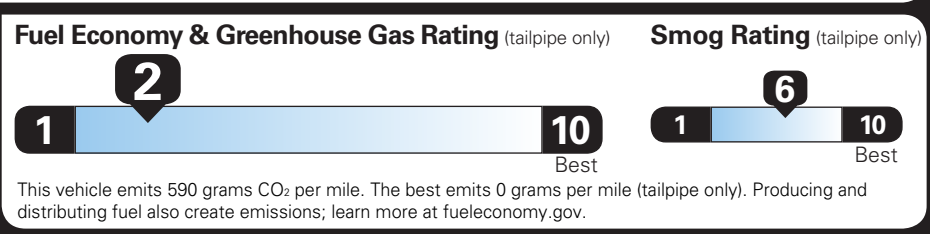

TOTAL OPTIONS \$1,225.00

TOTAL VEHICLE & OPTIONS \$58,725.00

DESTINATION CHARGE 2,795.00

TOTAL VEHICLE PRICE* \$61,520.00

EPA DOT Fuel Economy and Environment

Gasoline Vehicle

TAHOE 4WD

Fuel Economy

15 MPG combined city/hwy

14 MPG city

18 MPG highway

6.7 gallons per 100 miles

You spend **\$8,000** more in fuel costs over 5 years compared to the average new vehicle.

Annual fuel cost **\$3,300**

Actual results will vary for many reasons, including driving conditions and how you drive and maintain your vehicle. The average new vehicle gets 29 MPG and costs \$8,500 to fuel over 5 years. Cost estimates are based on 15,000 miles per year at \$3.30 per gallon. MPGe is miles per gasoline gallon equivalent. Vehicle emissions are a significant cause of climate change and smog.

fueleconomy.gov
Calculate personalized estimates and compare vehicles

GOVERNMENT 5-STAR SAFETY RATINGS

Overall Vehicle Score ★★★★★
Based on the combined ratings of frontal, side and rollover. Should ONLY be compared to other vehicles of similar size and weight.