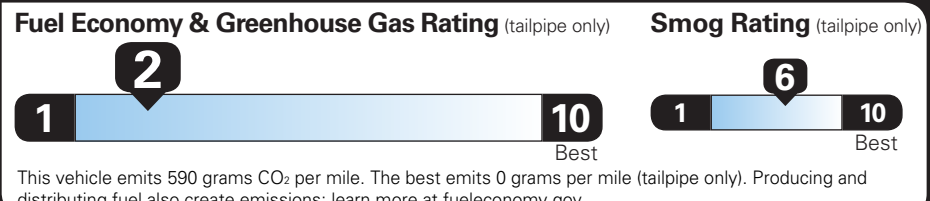

TOTAL OPTIONS	\$1,274.00
TOTAL VEHICLE & OPTIONS	\$58,474.00
DESTINATION CHARGE	2,595.00

TOTAL VEHICLE PRICE* \$61,069.00

EPA DOT Fuel Economy and Environment

Gasoline Vehicle

Fuel Economy

TAHOE 4WD

Standard SUVs range from 12 to 115 MPG. The best vehicle rates 146 MPGe.

15 MPG
combined city/hwy

14 MPG
city

18 MPG
highway

6.7 gallons per 100 miles

You spend **\$8,000** more in fuel costs over 5 years compared to the average new vehicle.

Annual fuel COST
\$3,300

Actual results will vary for many reasons, including driving conditions and how you drive and maintain your vehicle. The average new vehicle gets 29 MPG and costs \$8,500 to fuel over 5 years. Cost estimates are based on 15,000 miles per year at \$3.30 per gallon. MPGe is miles per gasoline gallon equivalent. Vehicle emissions are a significant cause of climate change and smog.