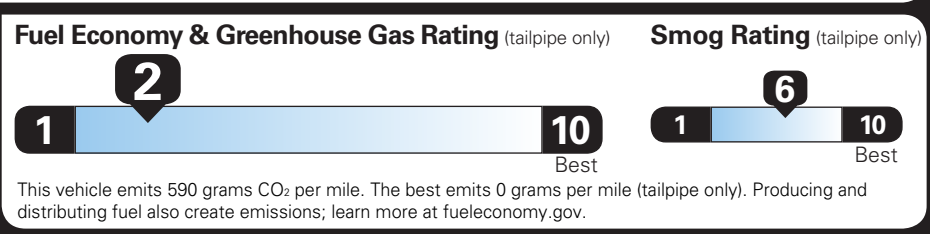

TOTAL OPTIONS \$1,225.00

TOTAL VEHICLE & OPTIONS \$58,725.00

DESTINATION CHARGE 2,795.00

TOTAL VEHICLE PRICE* \$61,520.00

EPA DOT Fuel Economy and Environment

Gasoline Vehicle

TAHOE 4WD

Fuel Economy

15 MPG combined city/hwy

14 MPG city

18 MPG highway

6.7 gallons per 100 miles

You spend **\$8,000** more in fuel costs over 5 years compared to the average new vehicle.

Annual fuel cost **\$3,300**

Actual results will vary for many reasons, including driving conditions and how you drive and maintain your vehicle. The average new vehicle gets 29 MPG and costs \$8,500 to fuel over 5 years. Cost estimates are based on 15,000 miles per year at \$3.30 per gallon. MPGe is miles per gasoline gallon equivalent. Vehicle emissions are a significant cause of climate change and smog.

fueleconomy.gov

GOVERNMENT 5-STAR SAFETY RATINGS

Overall Vehicle Score ★★★★★

Based on the combined ratings of frontal, side and rollover. Should ONLY be compared to other vehicles of similar size and weight.