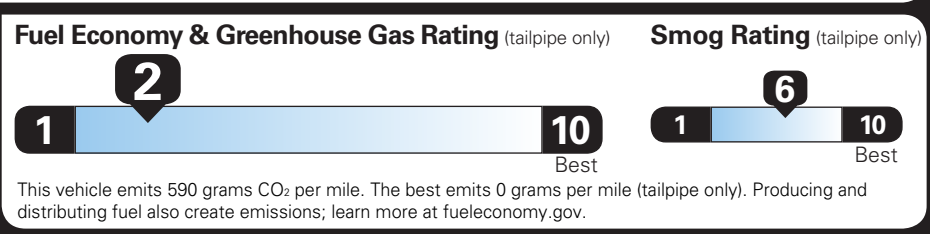

TOTAL OPTIONS \$1,225.00

TOTAL VEHICLE & OPTIONS \$58,725.00

DESTINATION CHARGE 2,795.00

TOTAL VEHICLE PRICE* \$61,520.00

EPA DOT Fuel Economy and Environment

Gasoline Vehicle

TAHOE 4WD

Fuel Economy

15 MPG combined city/hwy

14 MPG city

18 MPG highway

6.7 gallons per 100 miles

You spend **\$8,000** more in fuel costs over 5 years compared to the average new vehicle.

Annual fuel cost **\$3,300**

Actual results will vary for many reasons, including driving conditions and how you drive and maintain your vehicle. The average new vehicle gets 29 MPG and costs \$8,500 to fuel over 5 years. Cost estimates are based on 15,000 miles per year at \$3.30 per gallon. MPGe is miles per gasoline gallon equivalent. Vehicle emissions are a significant cause of climate change and smog.

fueleconomy.gov
Calculate personalized estimates and compare vehicles

GOVERNMENT 5-STAR SAFETY RATINGS

Overall Vehicle Score ★★★★★

Based on the combined ratings of frontal, side and rollover. Should ONLY be compared to other vehicles of similar size and weight.