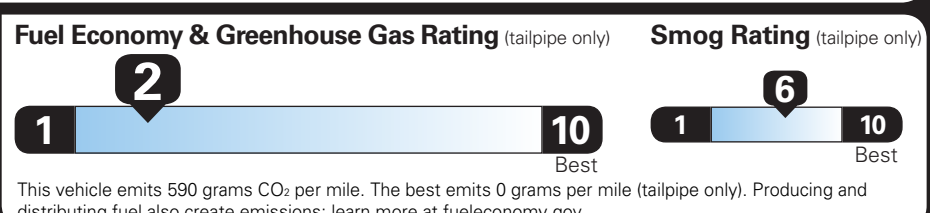

TOTAL OPTIONS	\$1,274.00
TOTAL VEHICLE & OPTIONS	\$58,474.00
DESTINATION CHARGE	2,595.00

TOTAL VEHICLE PRICE* \$61,069.00

EPA DOT Fuel Economy and Environment

Gasoline Vehicle

Fuel Economy **15** MPG
 14 city 18 highway
 6.7 gallons per 100 miles

TAHOE 4WD
 Standard SUVs range from 12 to 115 MPG. The best vehicle rates 146 MPGe.

You spend \$8,000 more in fuel costs over 5 years compared to the average new vehicle.

Annual fuel cost **\$3,300**

Actual results will vary for many reasons, including driving conditions and how you drive and maintain your vehicle. The average new vehicle gets 29 MPG and costs \$8,500 to fuel over 5 years. Cost estimates are based on 15,000 miles per year at \$3.30 per gallon. MPGe is miles per gasoline gallon equivalent. Vehicle emissions are a significant cause of climate change and smog.